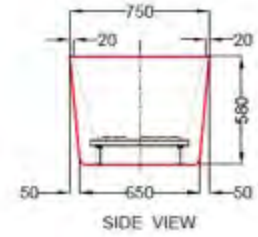

BATH TECHNICAL DRAWINGS

Sapporo

Kyoto

Tokyo

L-Shape Shower Bath

Nova Double End Bath