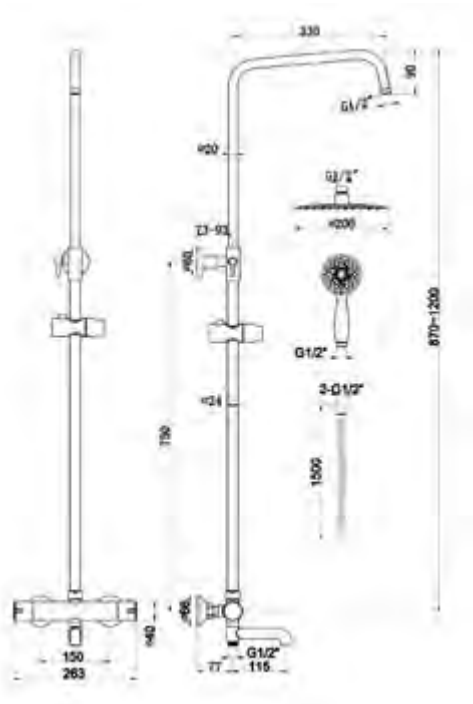

Hampton

Twin Shower Head with Bath Filler - Chrome/Black