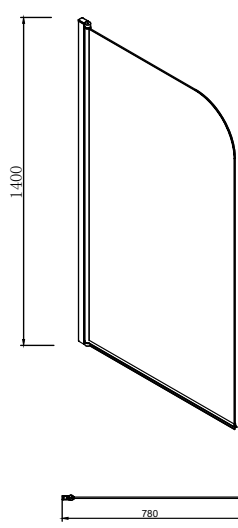

Intro Round Bath Screen
Chrome/Black