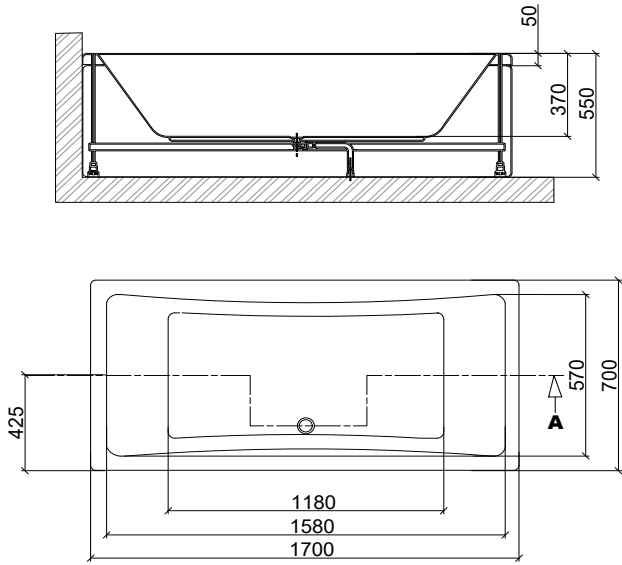

Double Ended Bath - 1700mm x 700mm

Single Ended Bath Intro - 1500mm x 700mm

Single Ended Bath - 1700mm x 750mm

Single Ended Bath Intro - 1700mm x 700mm

Intro

Single Ended Bath - 1600mm x 700mm

L-shape

Shower Bath