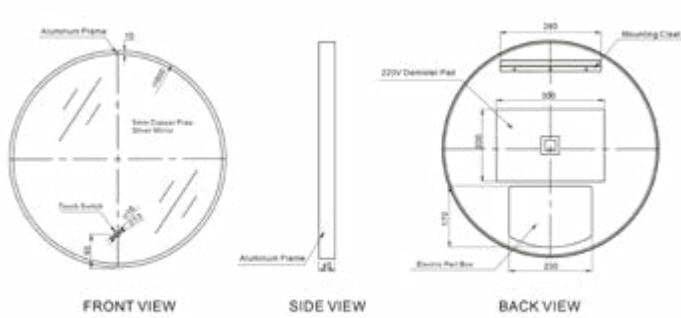

Rico | GIA-MIR003

Rico | GIA-MIR004