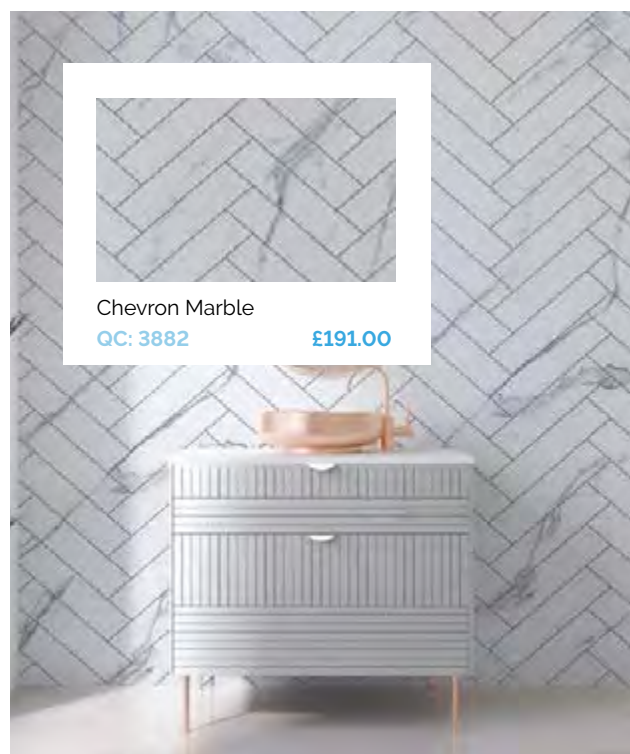

DELUXE PANELS - 10mm

PRICED PER PANEL - H: 2400mm W: 1000mm D: 10mm