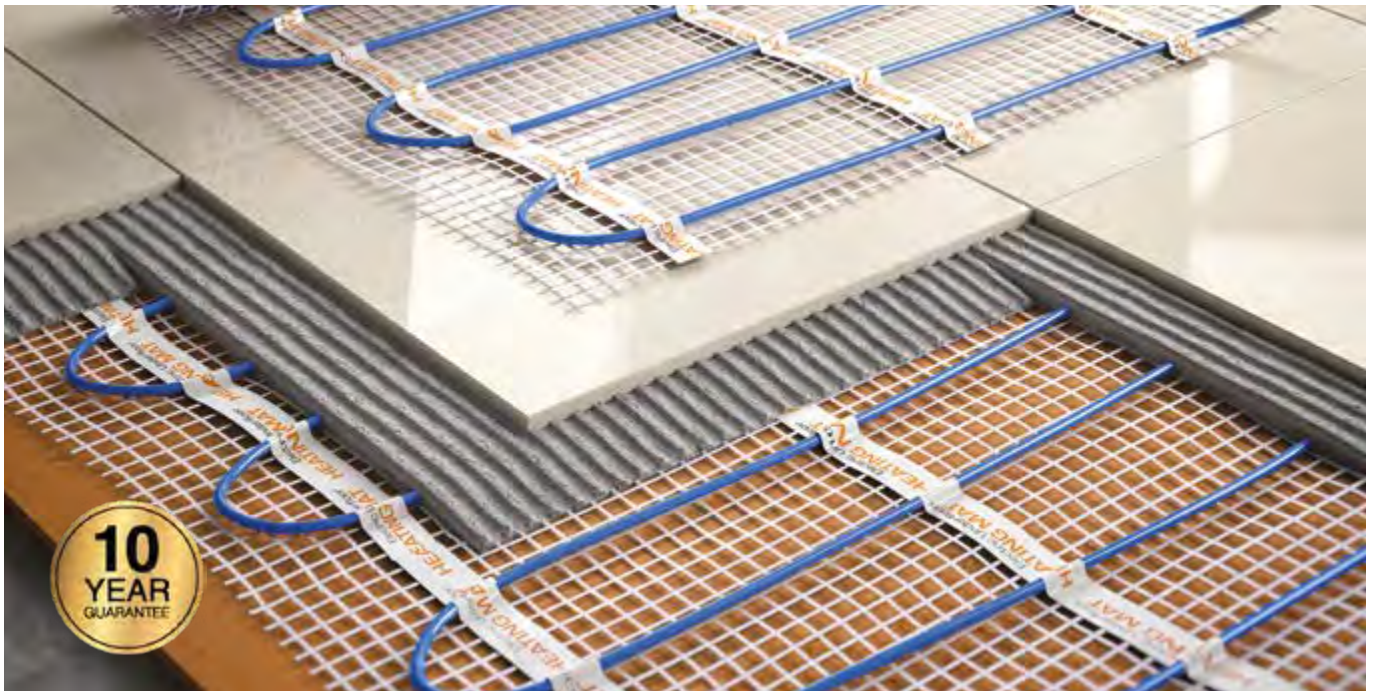

UNDERFLOOR HEATING

The Giavani heat mat is designed for fast installation and even heat distribution across the whole floor. The 200W/m² mat is suitable for primary heating in kitchens, bathrooms and living rooms.

- One fixed price per m²
- Easy to install
- Suitable for primary or secondary heating
- Fully compliant with 17th edition regulations
- 200W/m²
- 2 year guarantee on touch screen stat

Mat Size	Giavani Code	RRP Inc VAT	QC
1.0 M²	GIA-UF-200-1.0	£125.00	361
1.5 M²	GIA-UF-200-1.5	£131.00	363
2.0 M²	GIA-UF-200-2.0	£144.00	365
2.5 M²	GIA-UF-200-2.5	£172.00	367
3.0 M²	GIA-UF-200-3.0	£186.00	369
3.5 M²	GIA-UF-200-3.5	£206.00	371
4.0 M²	GIA-UF-200-4.0	£229.00	373
5.0 M²	GIA-UF-200-5.0	£261.00	375
6.0 M²	GIA-UF-200-6.0	£305.00	391
7.0 M²	GIA-UF-200-7.0	£343.00	379
8.0 M²	GIA-UF-200-8.0	£384.00	381
9.0 M²	GIA-UF-200-9.0	£421.00	383
10.0 M²	GIA-UF-200-10	£476.00	385
12.0 M²	GIA-UF-200-12	£567.00	389
600mm X 1250mm X 6mm	GIA-EPS006	£19.00	156
600mm X 1250mm X 10mm	GIA-EPS010	£22.00	209
600mm X 1250mm X 12mm	GIA-EPS012	£24.00	211