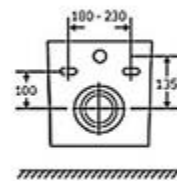

Giavani Smart WC

GIA-POT-STOOL

QC: 7464

£1,800.00

Smart WC Seat

WC Remote Control

TECHNICAL DRAWINGS

ROUND RIMLESS WC