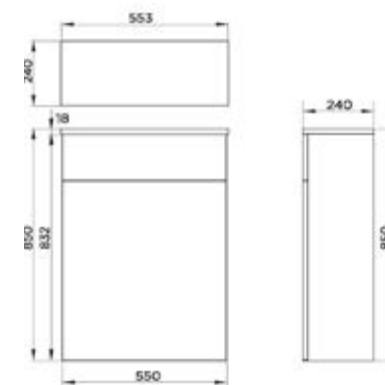

500mm WC Unit