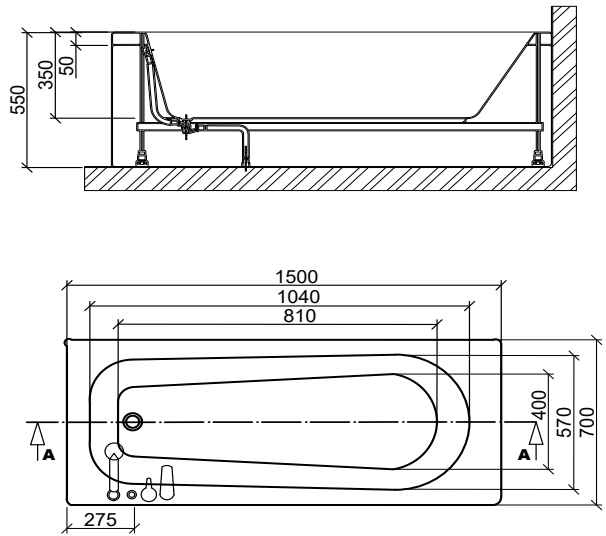

Single Ended Bath Intro - 1500mm x 700mm