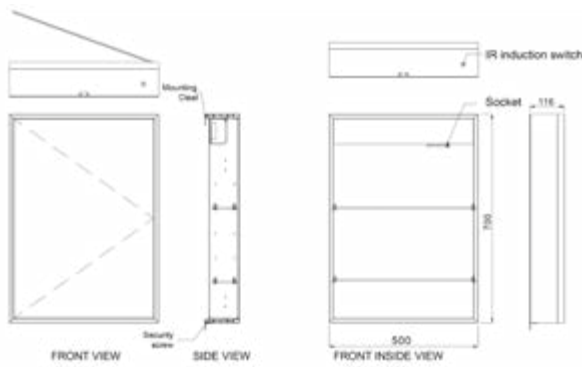

Luna | GIA-MIR012