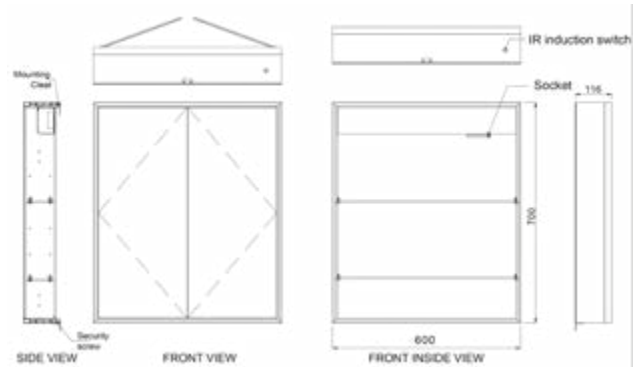

Luna | GIA-MIR013