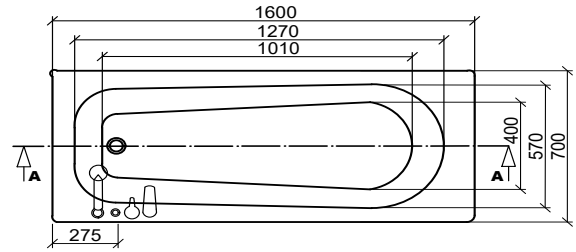

Double Ended Bath - 1700mm x 700mm

Single Ended Bath Intro - 1500mm x 700mm

Single Ended Bath - 1700mm x 750mm

Single Ended Bath Intro - 1700mm x 700mm

Intro

Single Ended Bath - 1600mm x 700mm

L-shape

Shower Bath