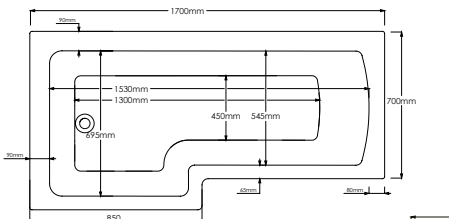

L-Shape Shower Bath