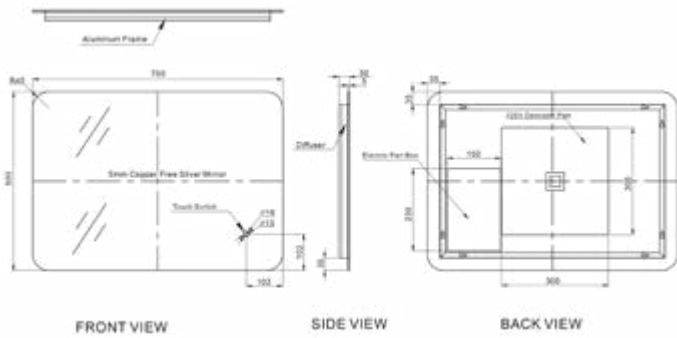

Edge | GIA-MIR001