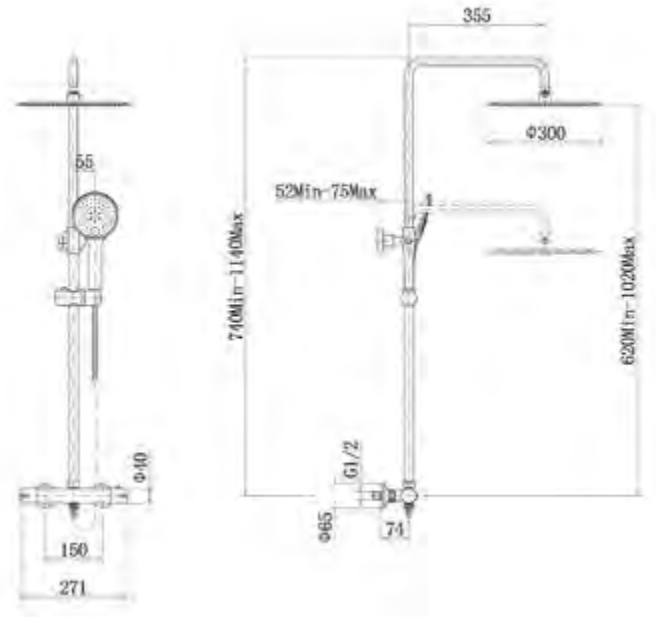

300mm x 300mm
GIA-NIC007
QC: 7664

£155.00

300mm x 600mm
GIA-NIC008
QC: 7665

£175.00

SHOWER TECHNICAL DRAWINGS

Soho

Twin Shower Head - Chrome/Black/Brushed Brass

Soho Plus Shower Head- Chrome