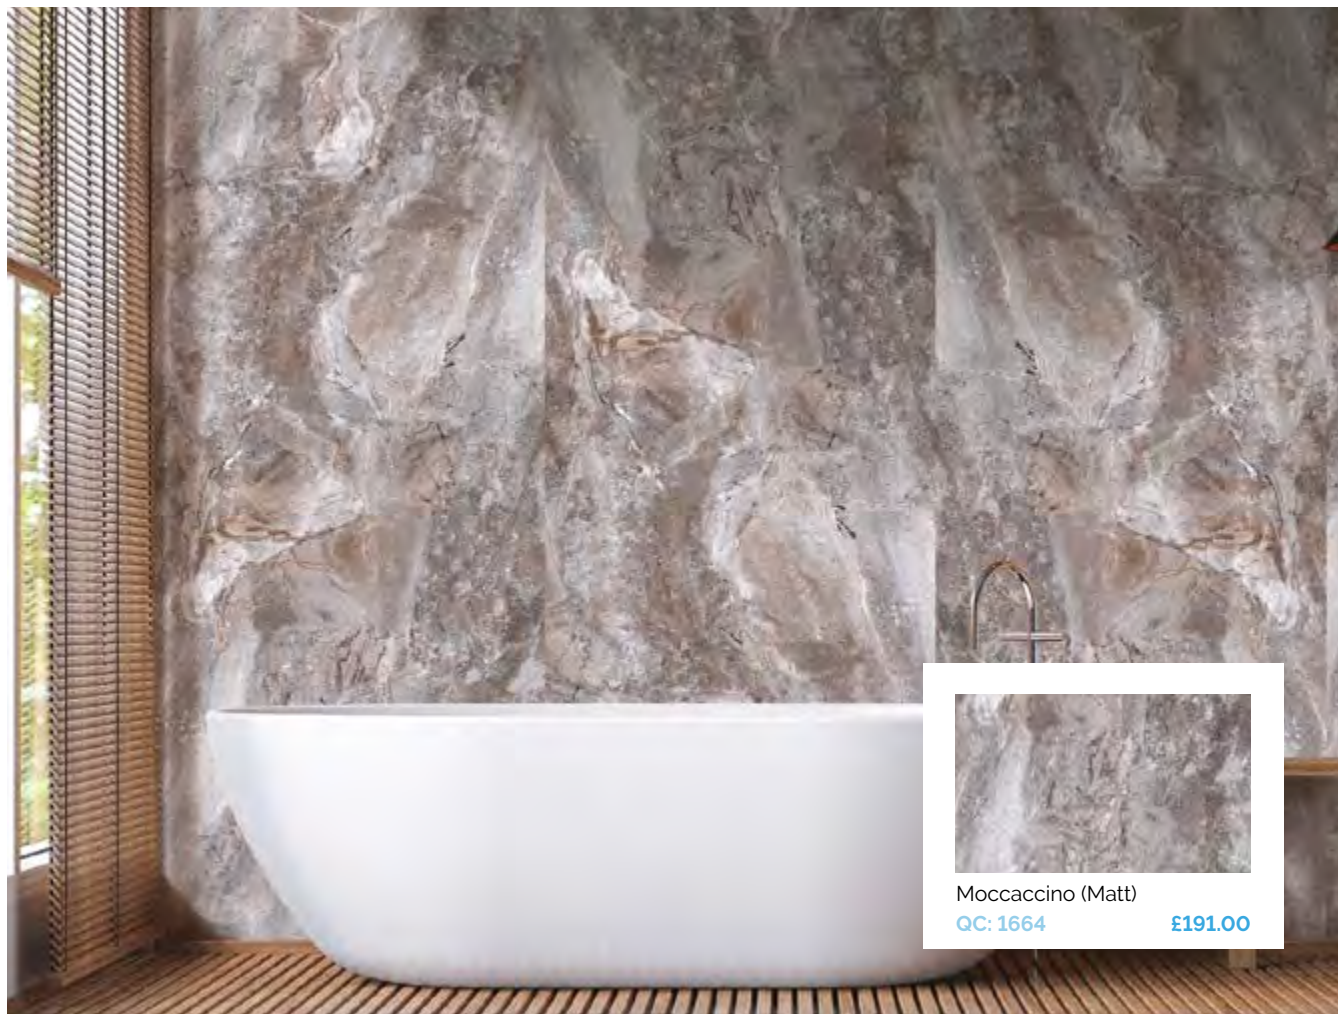

DELUXE PANELS - 10mm

PRICED PER PANEL - H: 2400mm W: 1000mm D: 10mm

Moccaccino (Matt)

QC: 1664

£191.00