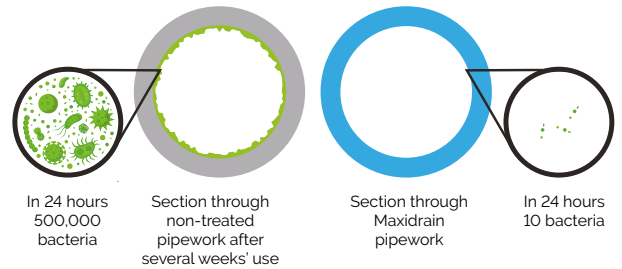

Product Code	Description	RRP Inc VAT	QC
BRNT-ANTIBAC-PIPE	Antibacterial Pipe	£172.00	6644