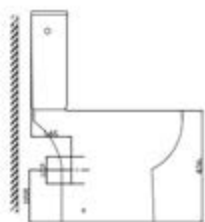

Select 600

600 WC pan