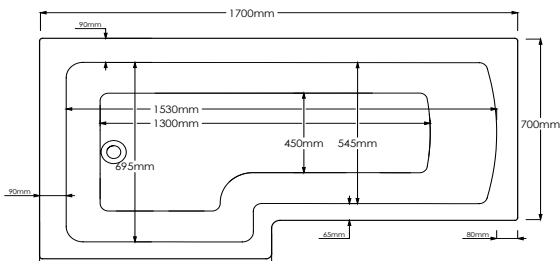

Double Ended Bath - 1700mm x 700mm

Single Ended Bath Intro - 1500mm x 700mm

Single Ended Bath - 1700mm x 750mm

Single Ended Bath Intro - 1700mm x 700mm

Intro

Single Ended Bath - 1600mm x 700mm

L-shape

Shower Bath