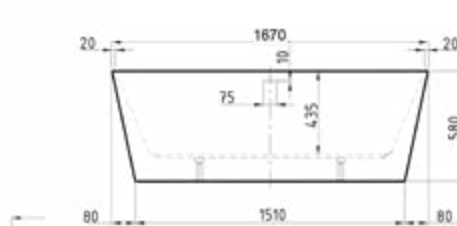

BATH TECHNICAL DRAWINGS

Sapporo

Kyoto

Tokyo

L-Shape Shower Bath

Nova Double End Bath