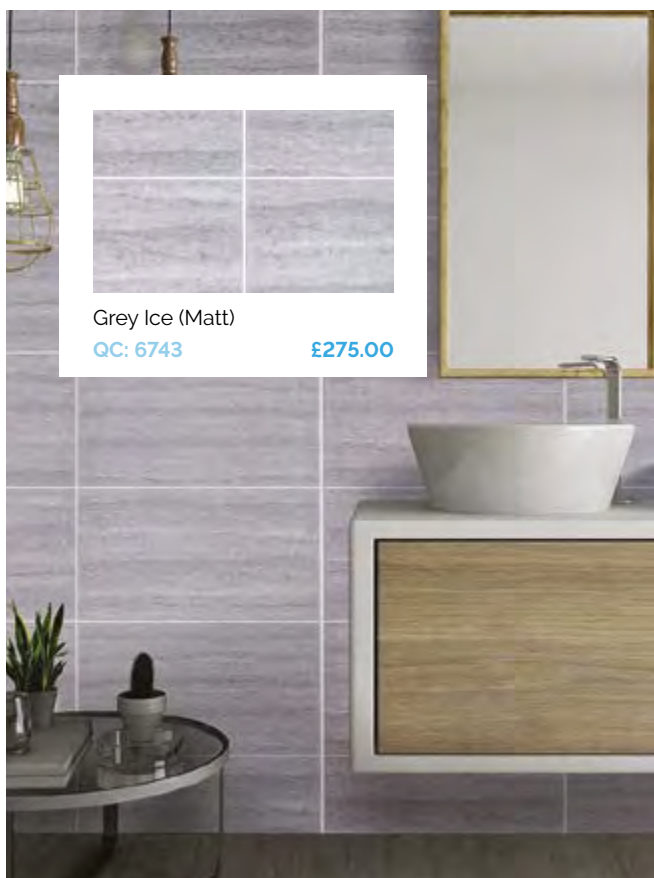

QC: 2257

£191.00

Milano (Matt)

QC: 1665

£191.00

ODYSSEY COLLECTION - 10mm (2 IN A PACK)

PRICED PER PACK - H: 2700mm W: 600mm D: 10mm

Grey Ice (Matt)
QC: 6743 £275.00