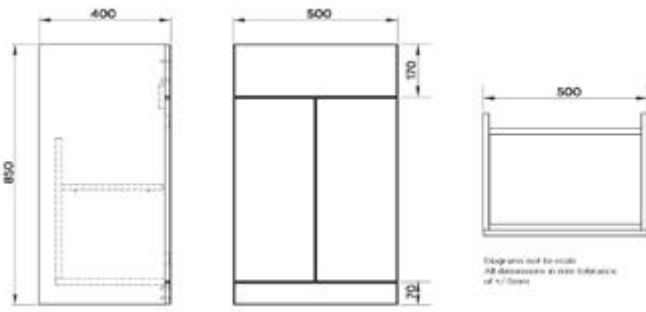

EDGE TECHNICAL DRAWINGS

500mm Floor Vanity Unit