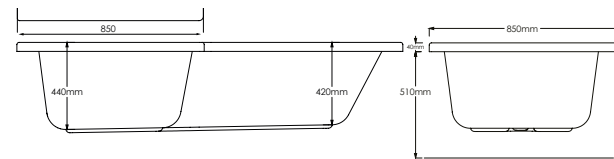

L-Shape Shower Bath