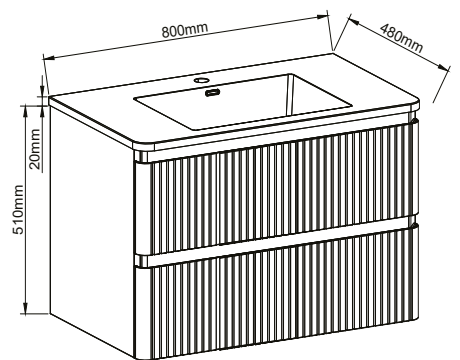

Mirabella

Tall Unit

600mm Wall Hung Unit

800mm Wall Hung Unit

LUX

BY
Giavani

AZZURRA COLLECTION

AVAILABLE COLOURS