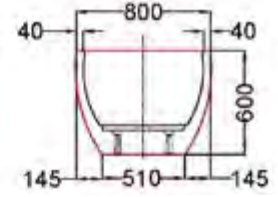

BATH TECHNICAL DRAWINGS

Sapporo