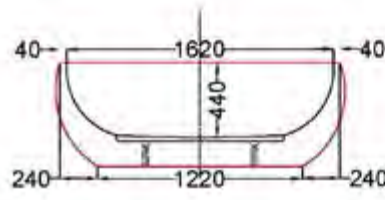

BATH TECHNICAL DRAWINGS

Sapporo