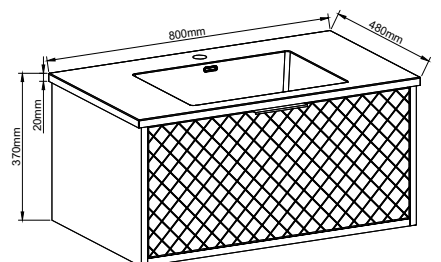

Ruby

Tall Unit Unit

600mm Wall Hung Unit

800mm Wall Hung Unit

LUX

BY
Giavani

JULIET COLLECTION

AVAILABLE COLOURS