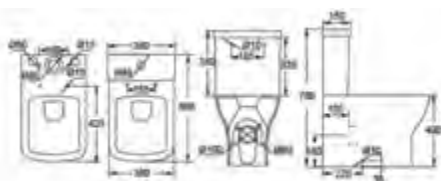

Rico

Toilet Fully Back To Wall

SANITARYWARE TECHNICAL DRAWINGS

Ruby

Open Back

Fully Back To Wall

Comfort Height

Select 600