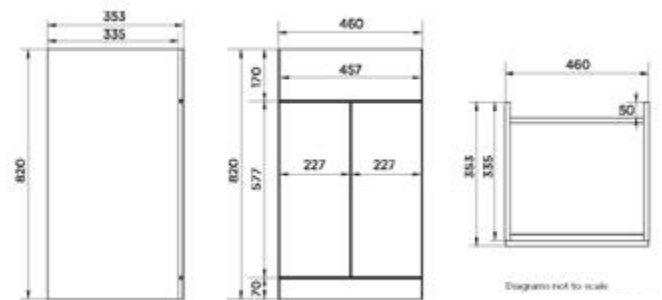

Luna Tall Unit

EDGE TECHNICAL DRAWINGS

500mm Floor Vanity Unit

600mm Floor Vanity Unit

600mm Wall Hung Unit

900mm Basin Unit

- * Requires Basin 8592LH or 8592RH
- * Requires WC Unit 29284N/000

900mm WC Unit