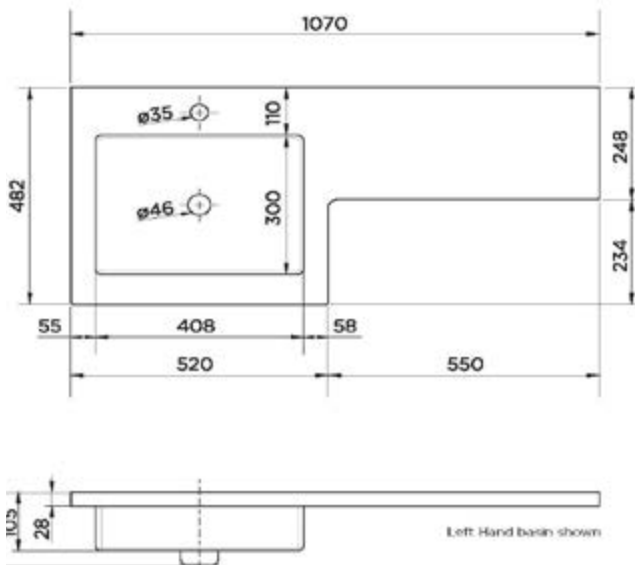

- * Requires Basin 8592LH or 8592RH
- * Requires WC Unit 29283N/000

1100mm Basin Unit

1100mm WC Unit

500mm WC Unit

Tall Unit

Edge & Luna 900mm LH/RH Basin

Edge & Luna 1100mm LH/RH Basin

SANITARYWARE