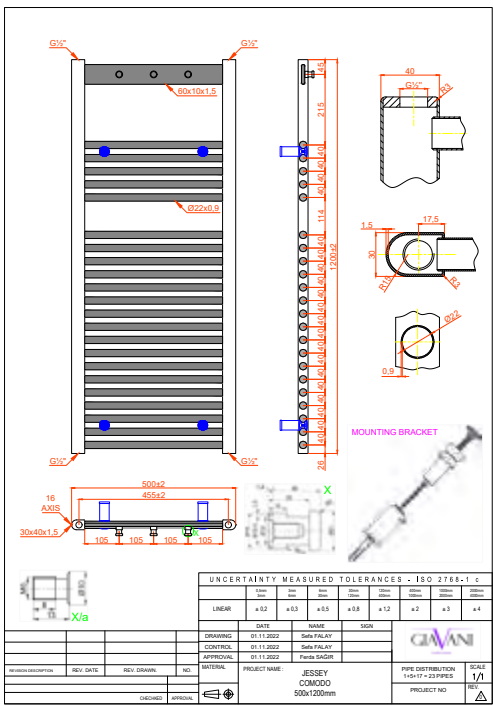

Neptune

Chrome Heated Towel Rail