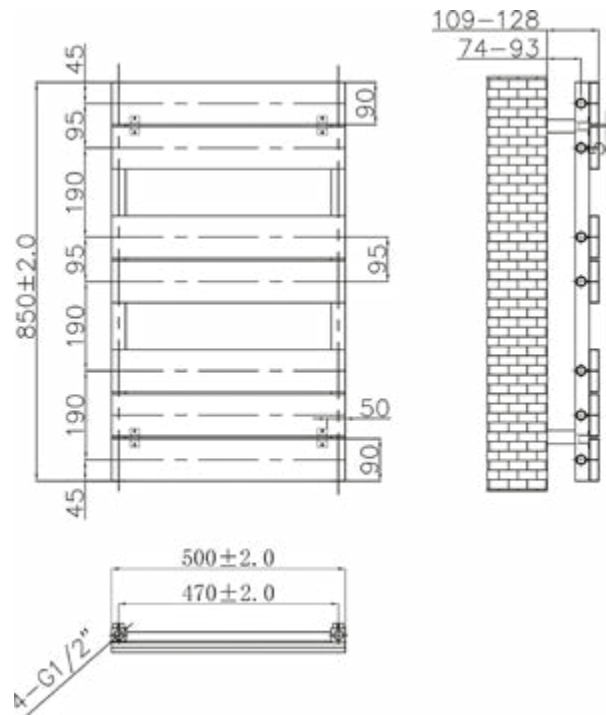

Rico

Anthracite Heated Towel Rail