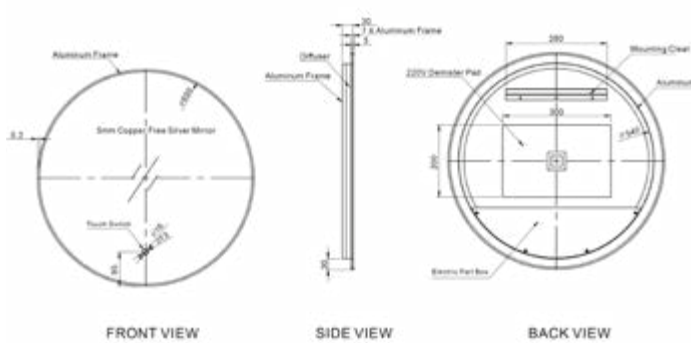

Venus | GIA-MIR009