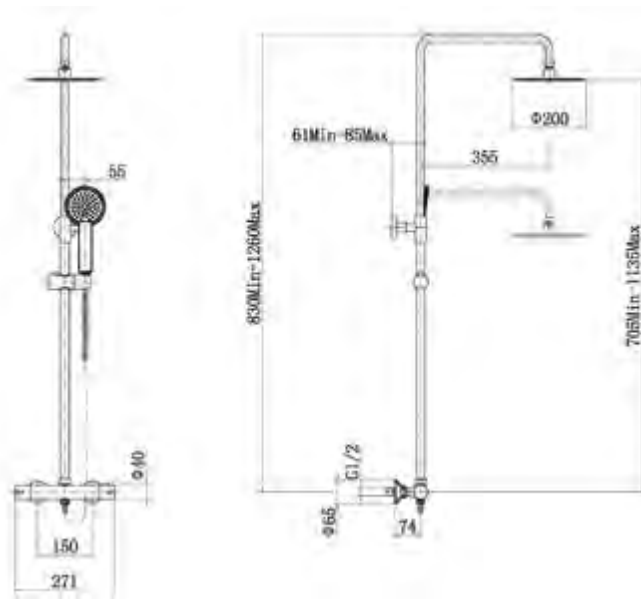

300mm x 300mm
GIA-NIC007
QC: 7664

£155.00

300mm x 600mm
GIA-NIC008
QC: 7665

£175.00

SHOWER TECHNICAL DRAWINGS

Soho

Twin Shower Head - Chrome/Black/Brushed Brass

Soho Plus Shower Head- Chrome