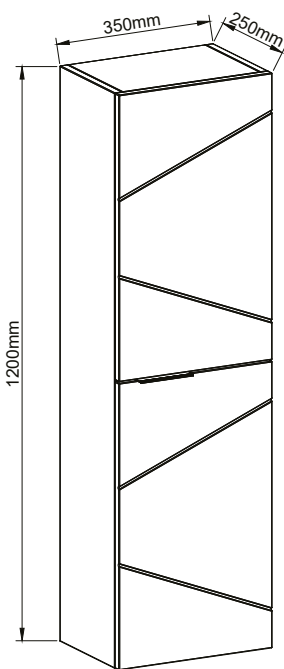

TECHNICAL DRAWINGS

Azzurra

Tall Unit