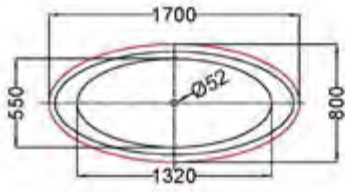

BATH TECHNICAL DRAWINGS

Sapporo