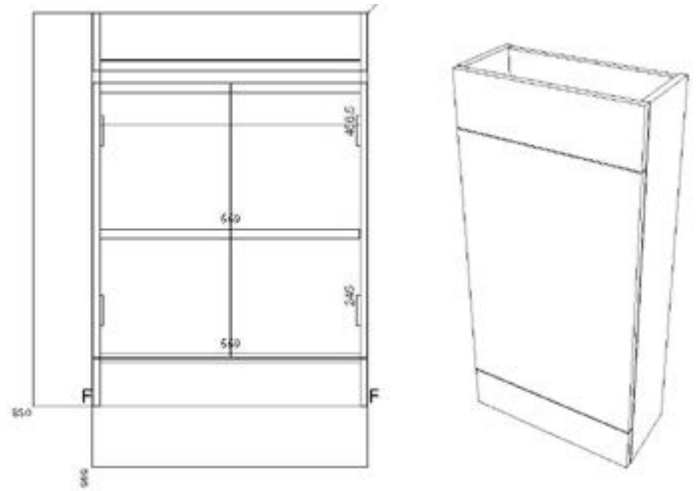

Black Concealed Cistern
Push Button
QC: 2961 **£23.00**

Concealed Cistern Bottom Inlet
QC: 7610 **£62.00**

LUNA TECHNICAL DRAWINGS

500mm Floor Vanity Unit

600mm Floor Vanity Unit

Wall Hung Unit

500mm WC Unit