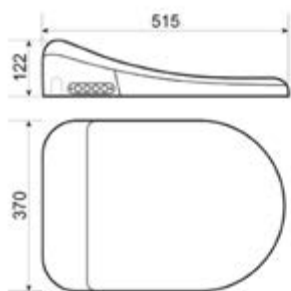

TECHNICAL DRAWINGS