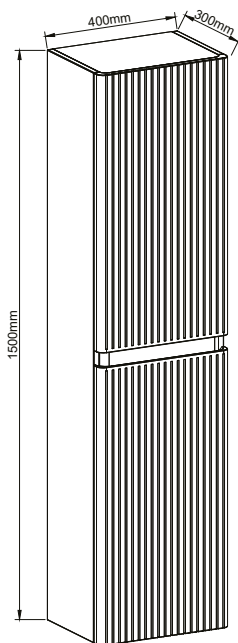

TECHNICAL DRAWINGS

Mirabella

Tall Unit