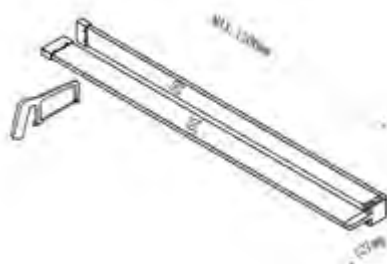

WETROOM PANEL SHELF

- Internal shelf for all your bathroom accessories.
- Outside rail shelf for your towel.
- Keeps your showering area organised.

Colour	Product Code	QC	RRP (Inc VAT)
CHROME	GIA-SHE001	QC: 7719	£125.00
BLACK	GIA-SHE002	QC: 7720	£130.00
BRUSHED BRASS	GIA-SHE003	QC: 7721	£135.00