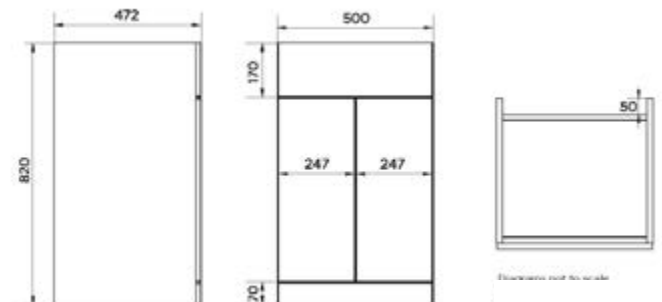

1100mm Basin Unit