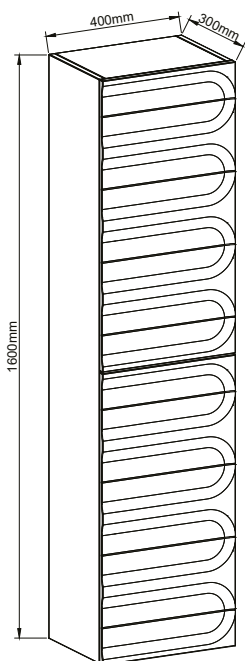

TECHNICAL DRAWINGS

Serena

Tall Unit