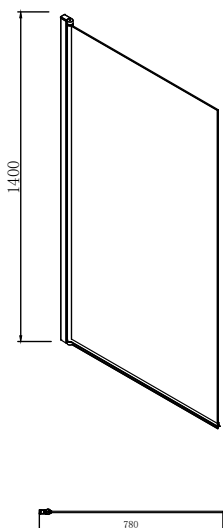

BATH SCREEN TECHNICAL DRAWINGS

Intro Square Bath Screen
Chrome/Black