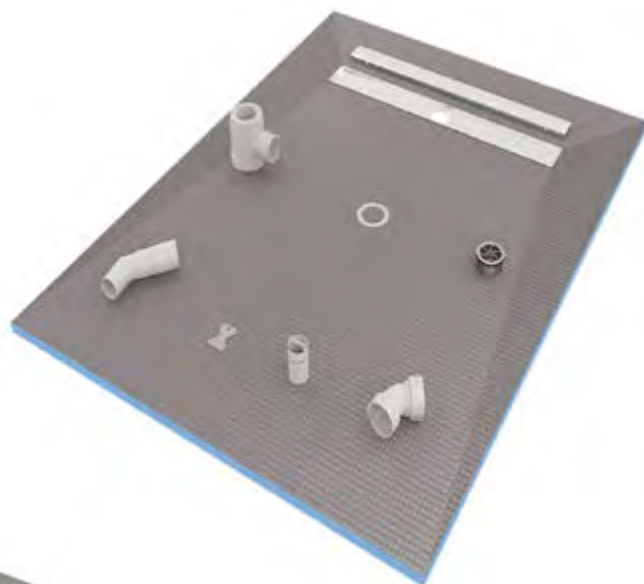

QC: 3121

WETROOM KITS

WETROOM SYSTEMS

- Easy-to-use system, with all components in one tub
- A complete waterproofing system
- Linear decks and square decks available
- CE Certifications
- Grab and go products - everything in 3 boxes
- 10 year guarantee
- Full step by step guide
- UK based engineer available for any enquiries
- Ready mixed tanking kit
- Includes waste