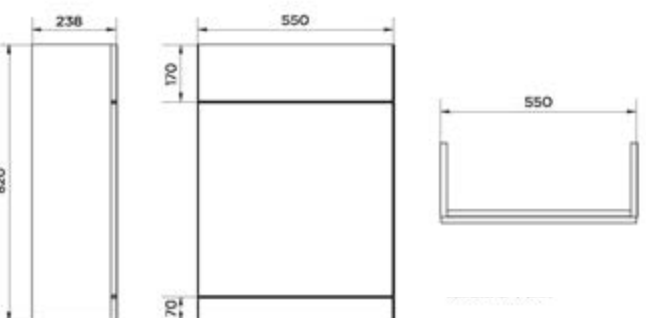

1100mm WC Unit