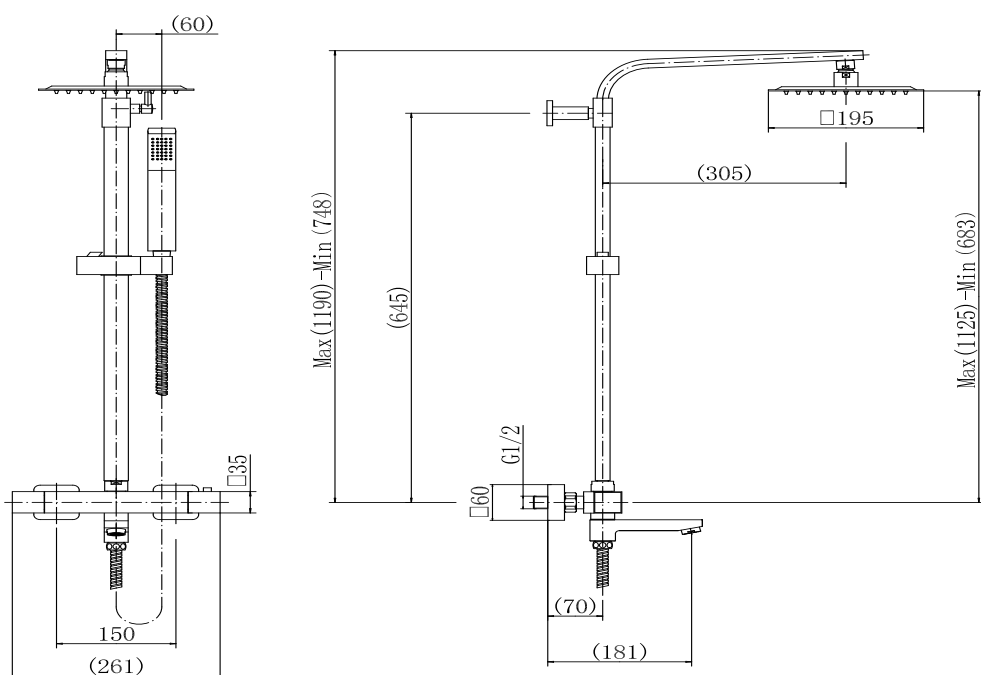

Bliss

Twin Shower Head with Bath Filler