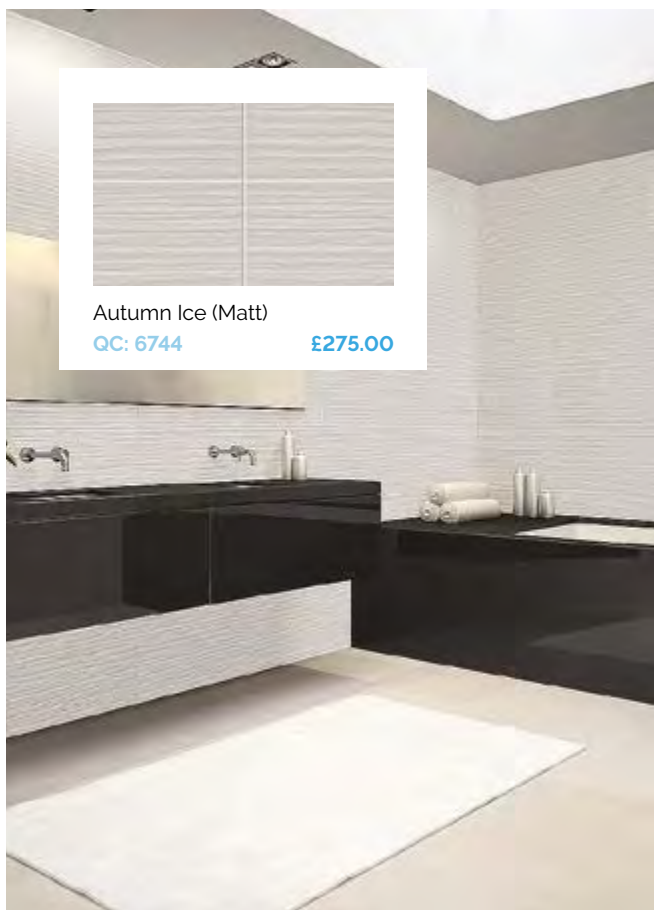

Autumn Ice (Matt)
QC: 6744   £275.00