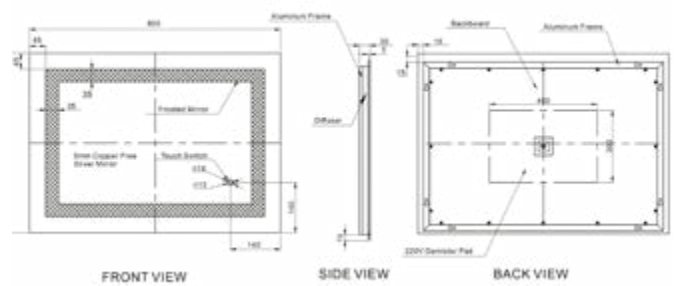

Kia | GIA-MIR015

Elyse | GIA-MIR017