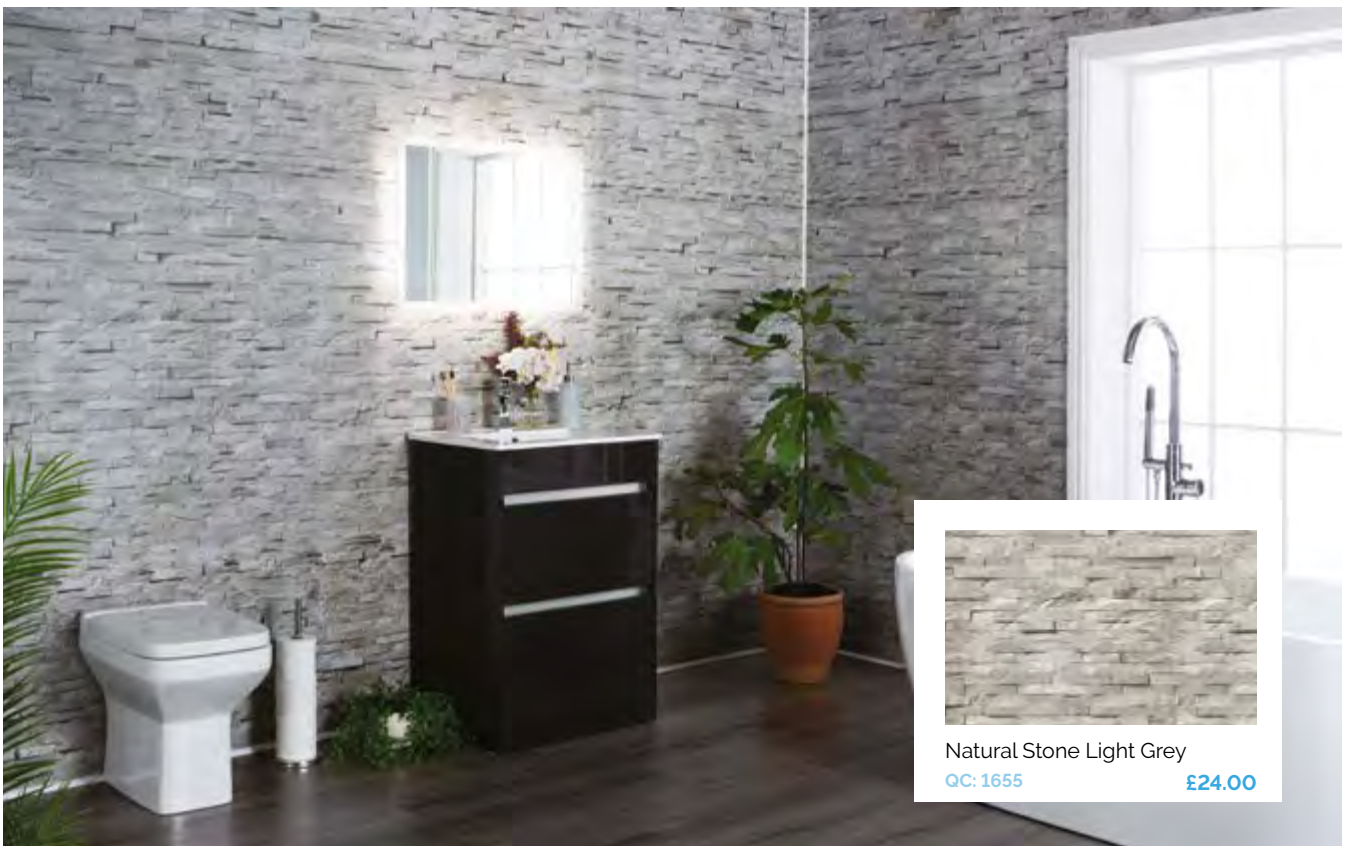

DECORATIVE PANELS - 8mm

PRICED PER PANEL - H: 2600mm W: 250mm D: 8mm