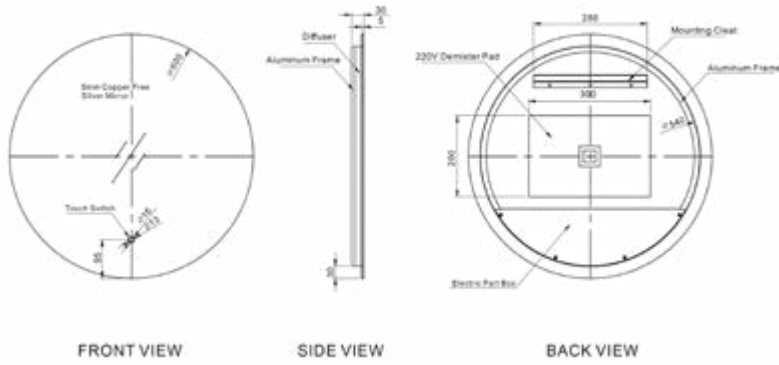

MIRROR TECHNICAL DRAWINGS

Branch | GIA-MIR007