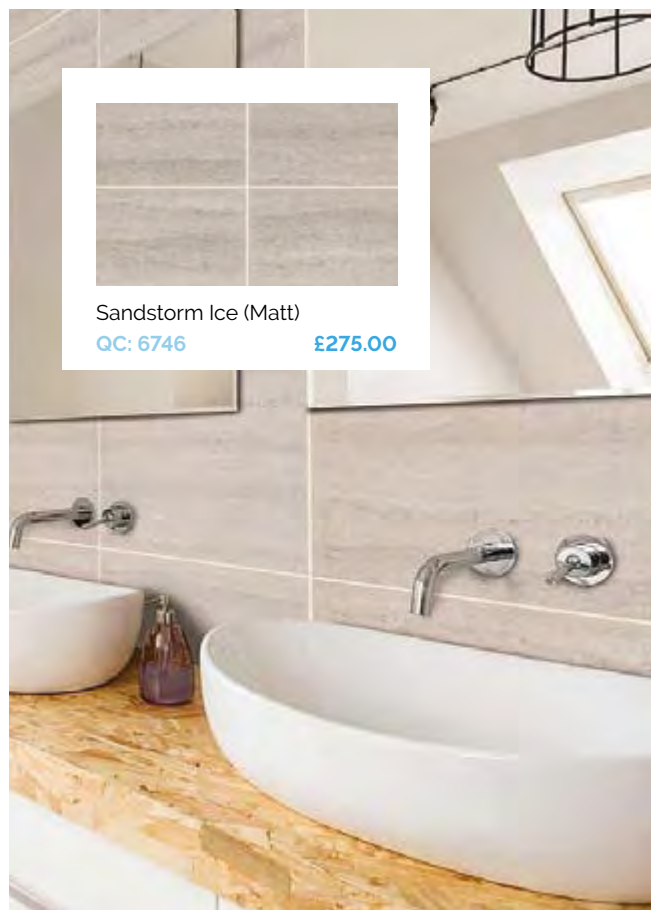

Sandstorm Ice (Matt)
QC: 6746   £275.00