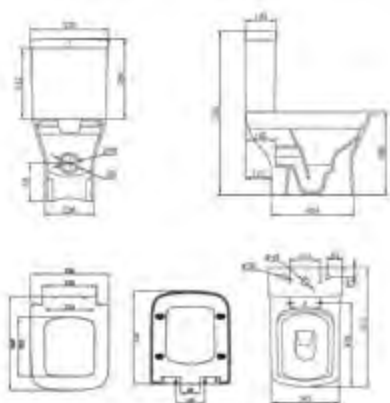

Rico

Toilet Fully Back To Wall

SANITARYWARE TECHNICAL DRAWINGS

Ruby

Open Back

Fully Back To Wall

Comfort Height

Select 600