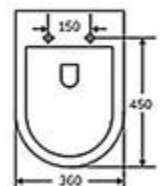

TECHNICAL DRAWINGS