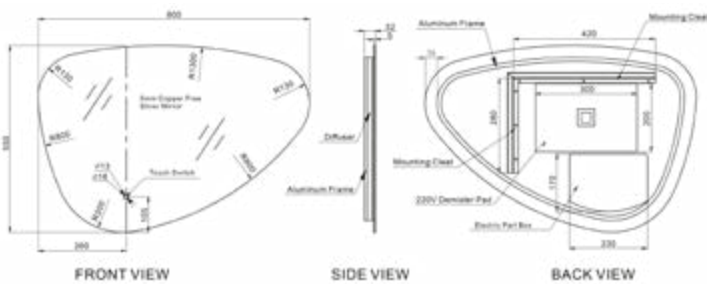

Kia | GIA-MIR014

Hermes | GIA-MIR011