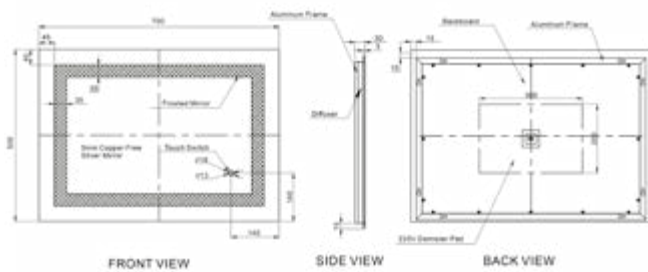

Elyse | GIA-MIR016