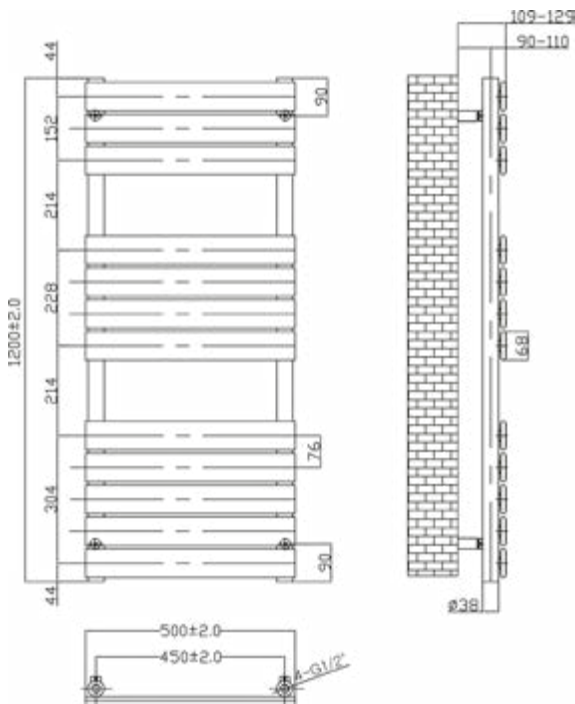

£130.00

HEATING TECHNICAL DRAWINGS

Edge

Anthracite Heated Towel Rail

Branch

Anthracite Heated Towel Rail

Nova

Anthracite Heated Towel Rail