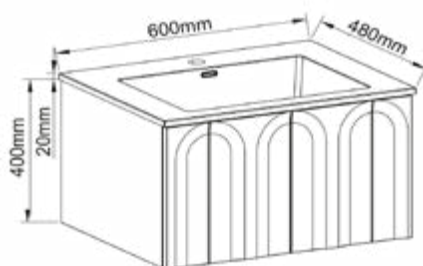

GIA-F-SER-T-PG
£842.00

QC: 3817

TECHNICAL DRAWINGS

Serena

Tall Unit

600mm Wall Hung Unit

800mm Wall Hung Unit

LUX