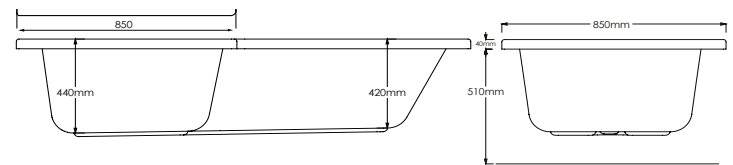

Double Ended Bath - 1700mm x 700mm

Single Ended Bath Intro - 1500mm x 700mm

Single Ended Bath - 1700mm x 750mm

Single Ended Bath Intro - 1700mm x 700mm

Intro

Single Ended Bath - 1600mm x 700mm

L-shape

Shower Bath