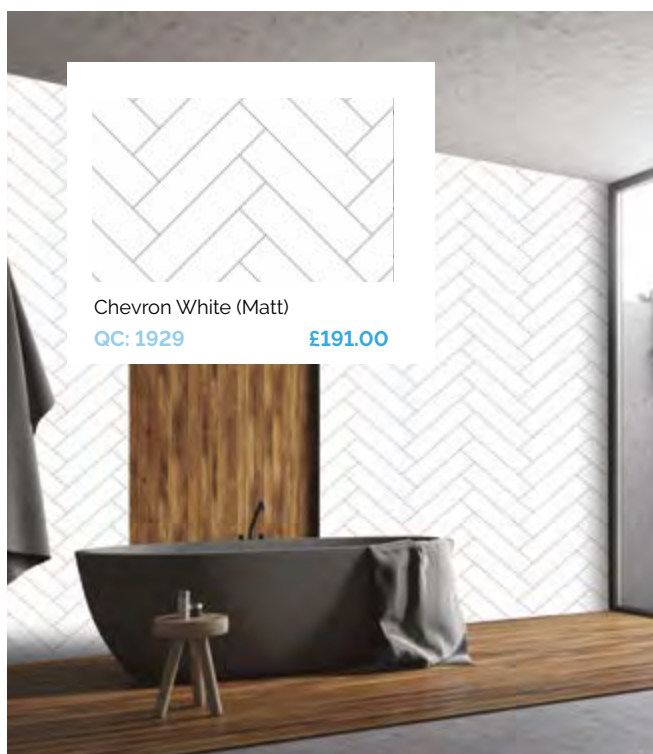

DELUXE PANELS - 10mm

PRICED PER PANEL - H: 2400mm W: 1000mm D: 10mm