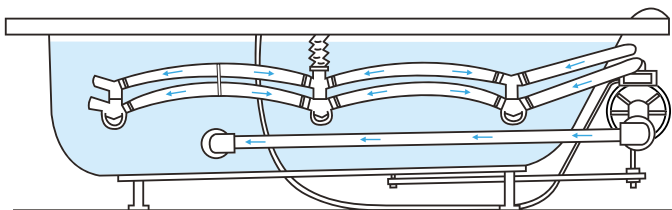

Maxidrain, with its arched pipe, v-shaped jets and sloping suction pipe, empties the water back into the bath and down the plughole. Simple but effective.

Whirlpool Cleaner - 500ml

BRNT-MAINTANCE-CLEANER
QC: 6440 £25.00