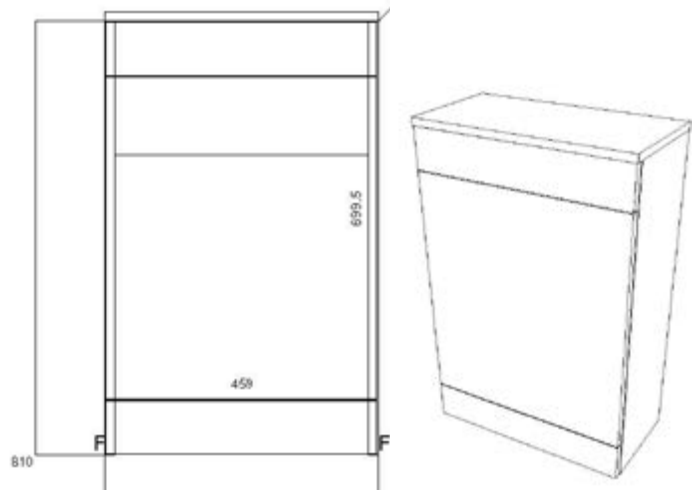

Black Concealed Cistern
Push Button
QC: 2961 **£23.00**

Concealed Cistern Bottom Inlet
QC: 7610 **£62.00**

LUNA TECHNICAL DRAWINGS

500mm Floor Vanity Unit

600mm Floor Vanity Unit

Wall Hung Unit

500mm WC Unit