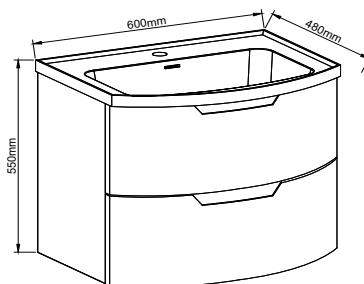

GIA-F-JUL-T-B
£874.00

Juliet Tall Unit Pearl Grey
350mm (w) x 1500mm (h) x 300mm (d)

GIA-F-JUL-T-PG
QC: 5553
£874.00

TECHNICAL DRAWINGS

Juliet

Tall Unit

600mm Wall Hung Unit

800mm Wall Hung Unit