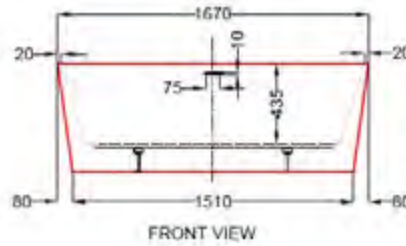

BATH TECHNICAL DRAWINGS

Sapporo

Kyoto

Tokyo

L-Shape Shower Bath

Nova Double End Bath