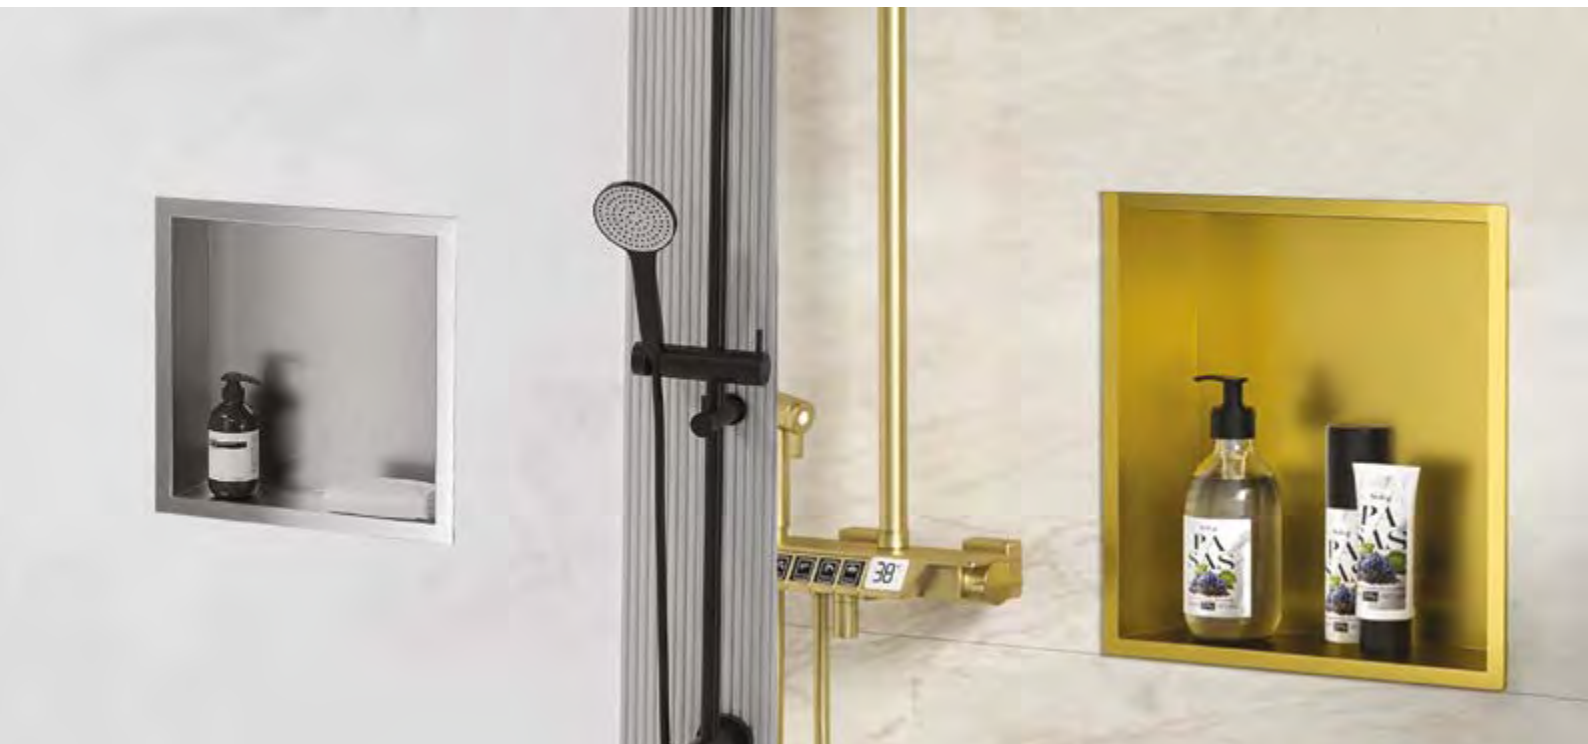

£144.00

Black Niche

300mm x 300mm
GIA-NIC002
 QC: 7405

£135.00

300mm x 450mm
GIA-NIC014
 QC: 7671

£145.00

300mm x 600mm
GIA-NIC005
 QC: 7413

£160.00

Brushed Brass Niche

300mm x 300mm

GIA-NIC003

QC: 7407

£155.00

300mm x 450mm

GIA-NIC015

QC: 7672