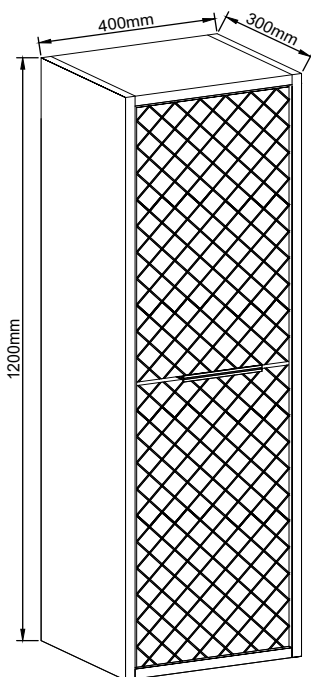

TECHNICAL DRAWINGS

Ruby

Tall Unit Unit