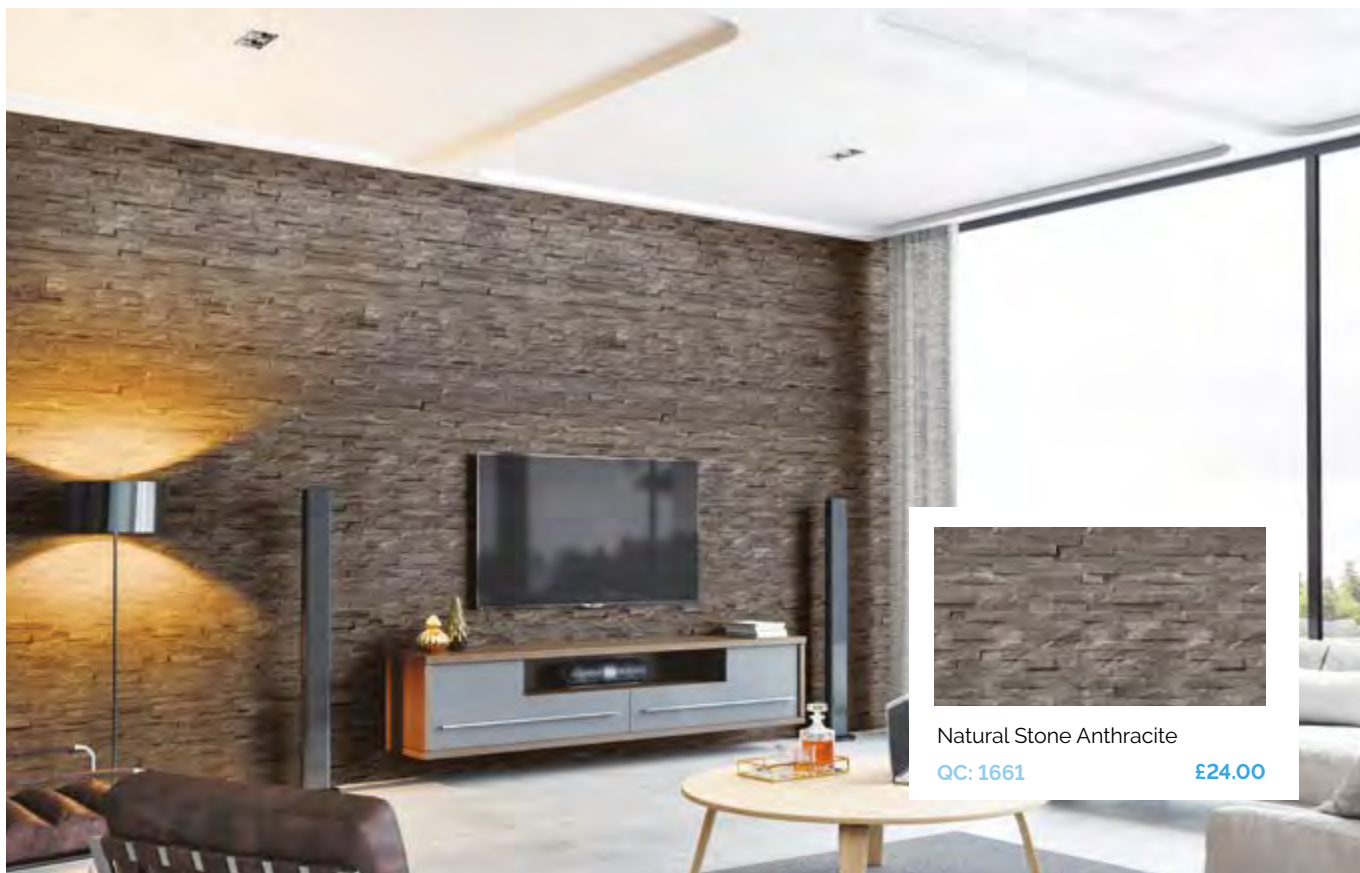

DECORATIVE PANELS - 8mm

PRICED PER PANEL - H: 2600mm W: 250mm D: 8mm

Natural Stone Anthracite

QC: 1661

£24.00