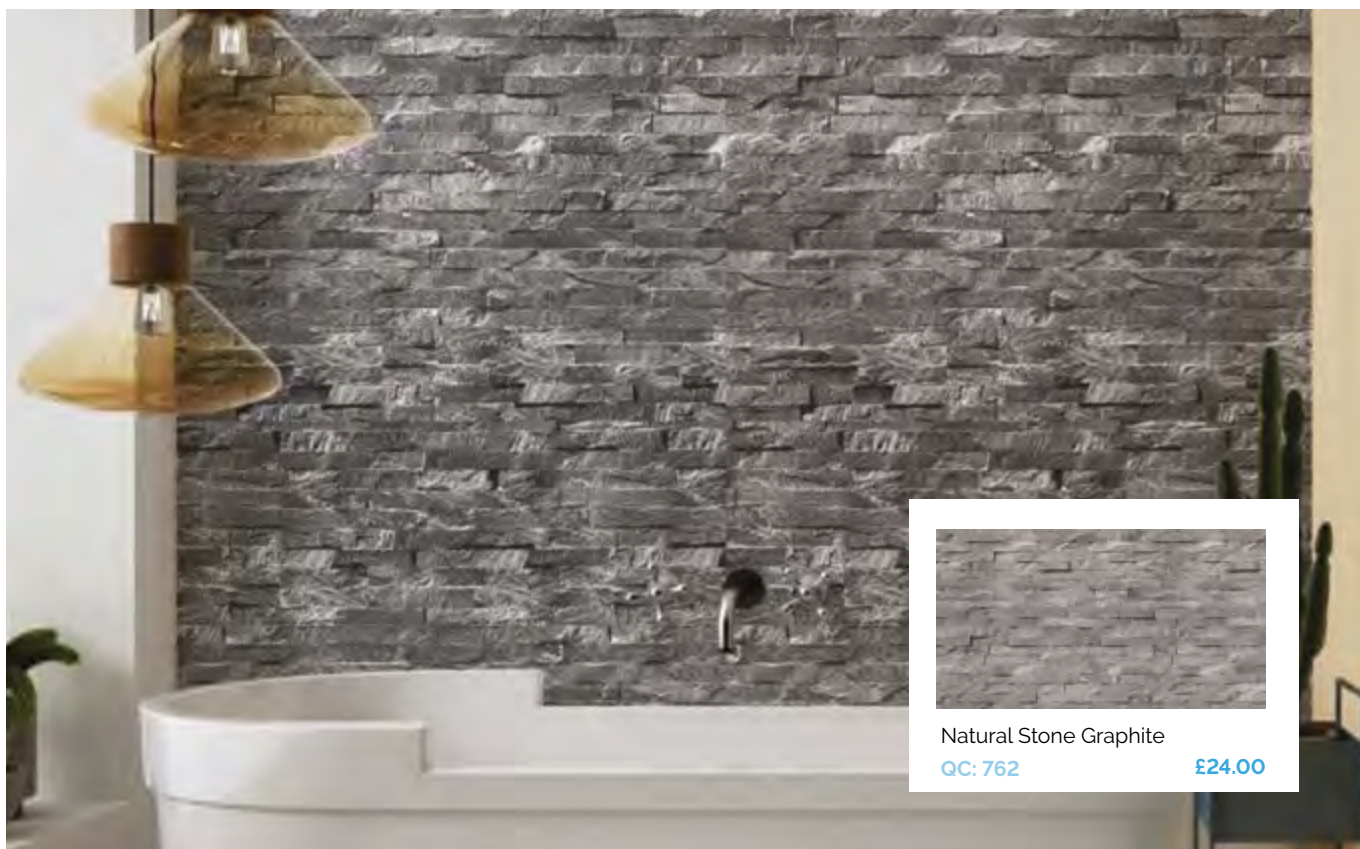

Natural Stone Graphite

QC: 762

£24.00