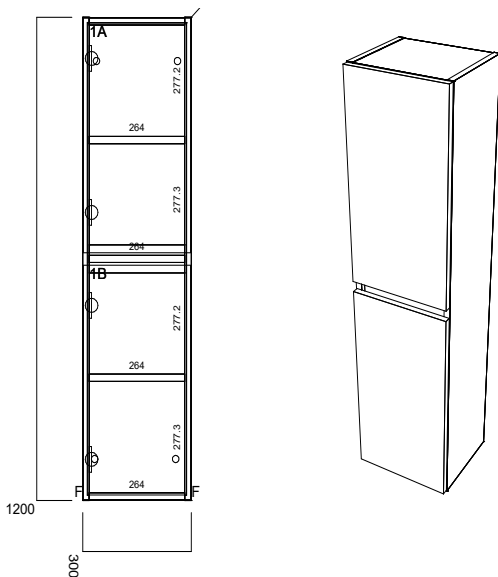

Luna Tall Unit