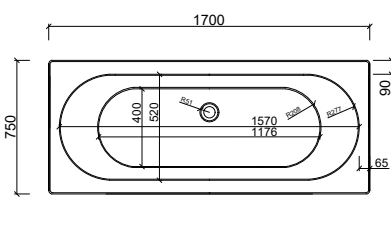

Nova Double End Bath