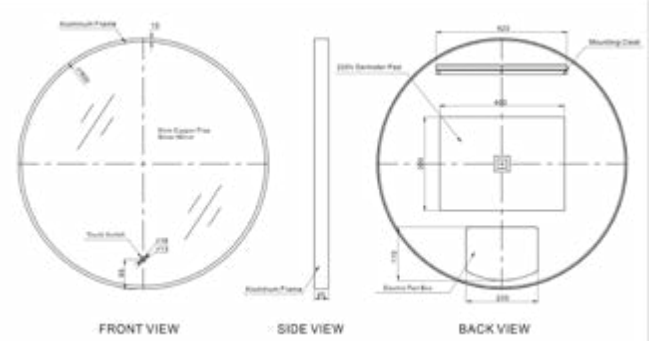

Rico | GIA-MIR004