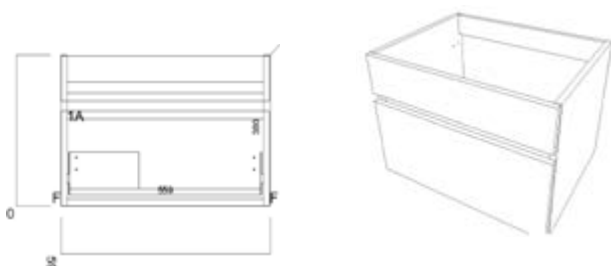

Black Concealed Cistern
Push Button
QC: 2961 **£23.00**

Concealed Cistern Bottom Inlet
QC: 7610 **£62.00**

LUNA TECHNICAL DRAWINGS

500mm Floor Vanity Unit

600mm Floor Vanity Unit

Wall Hung Unit

500mm WC Unit