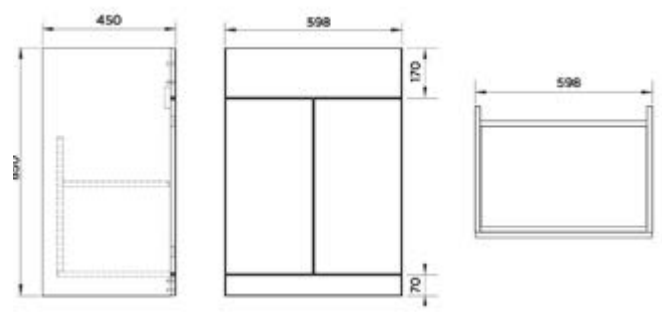

Luna Tall Unit

EDGE TECHNICAL DRAWINGS

500mm Floor Vanity Unit

600mm Floor Vanity Unit

600mm Wall Hung Unit

900mm Basin Unit

- * Requires Basin 8592LH or 8592RH
- * Requires WC Unit 29284N/000

900mm WC Unit