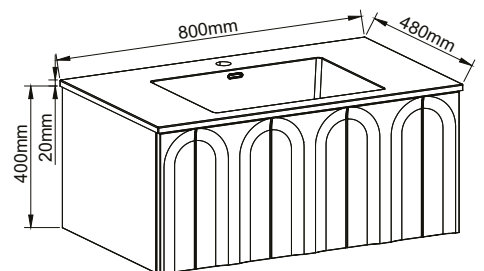

GIA-F-SER-T-PG
£842.00

QC: 3817

TECHNICAL DRAWINGS

Serena

Tall Unit

600mm Wall Hung Unit

800mm Wall Hung Unit

LUX