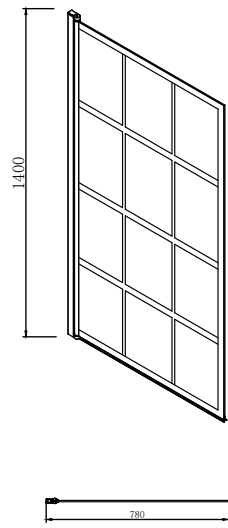

Intro Black Grid
Bath Screen