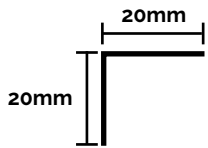

SPC TILE TRIMS