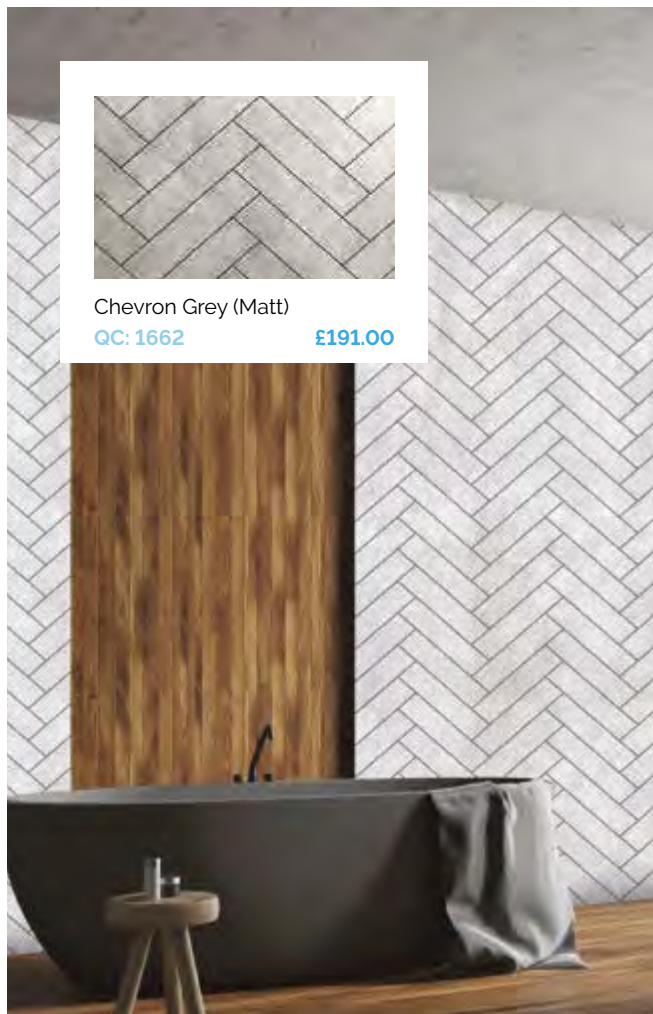

DELUXE PANELS - 10mm

PRICED PER PANEL - H: 2400mm W: 1000mm D: 10mm