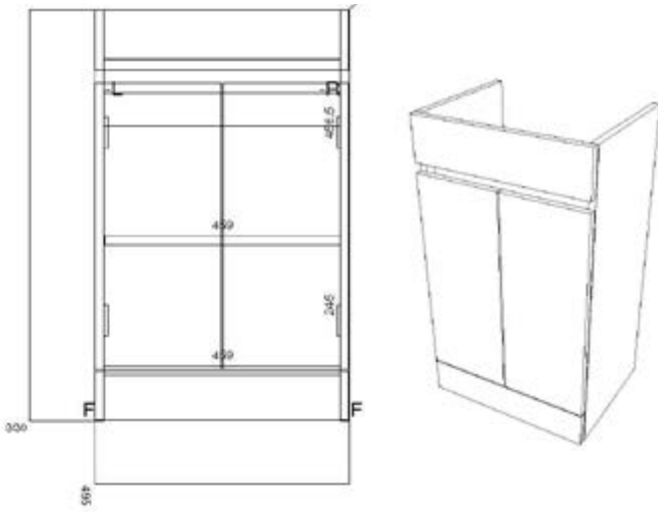

LUNA TECHNICAL DRAWINGS

500mm Floor Vanity Unit