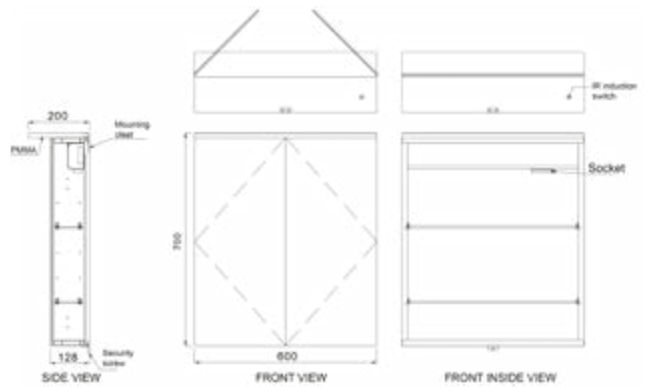

Eclipse | GIA-MIR019