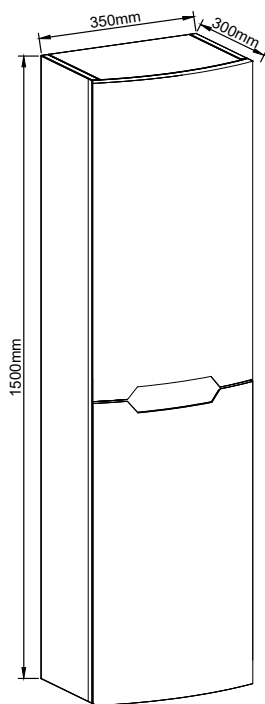

GIA-F-JUL-T-B
£874.00

Juliet Tall Unit Pearl Grey
350mm (w) x 1500mm (h) x 300mm (d)

GIA-F-JUL-T-PG
QC: 5553
£874.00

TECHNICAL DRAWINGS

Juliet

Tall Unit

600mm Wall Hung Unit

800mm Wall Hung Unit