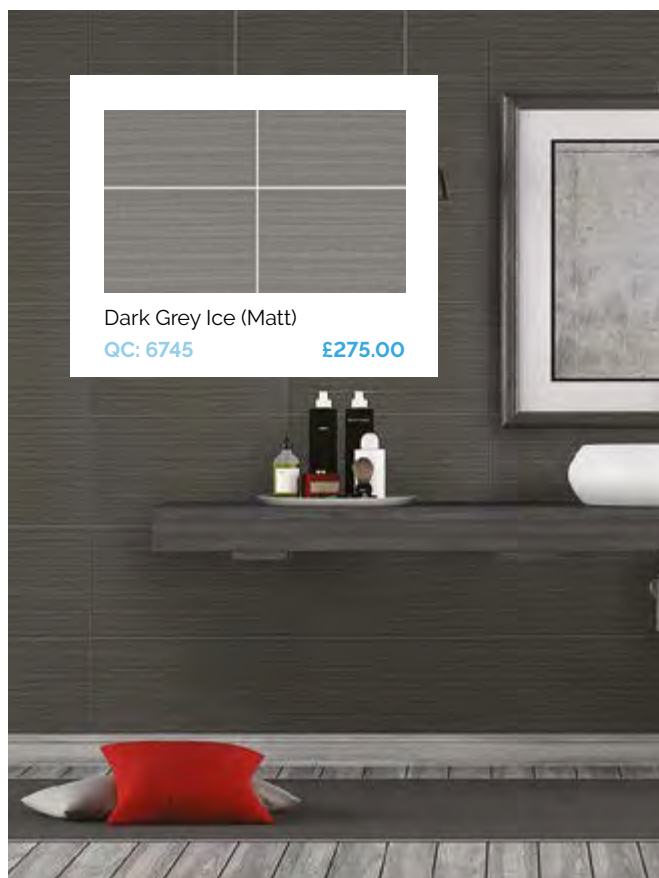

QC: 2257

£191.00

Milano (Matt)

QC: 1665

£191.00

ODYSSEY COLLECTION - 10mm (2 IN A PACK)

PRICED PER PACK - H: 2700mm W: 600mm D: 10mm

Grey Ice (Matt)
QC: 6743 £275.00