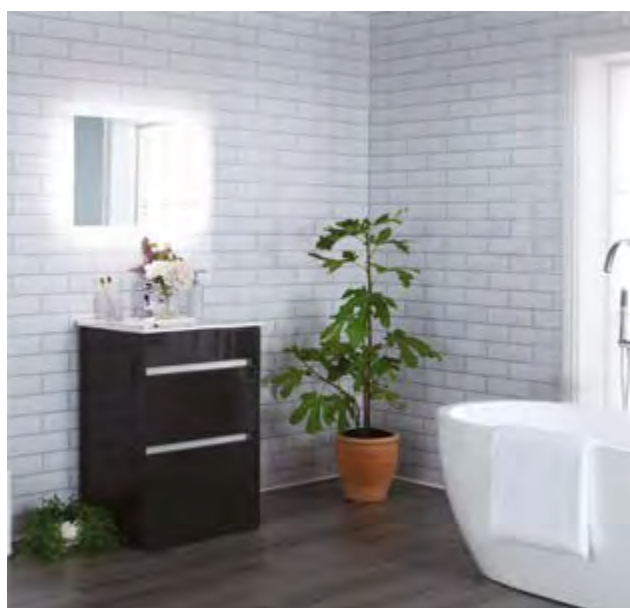

London Tile

QC: 2257

£191.00