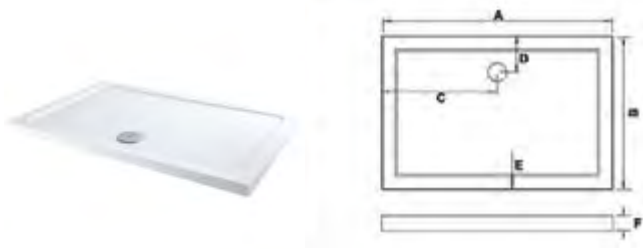

TRAY TECHNICAL DRAWINGS

RECTANGULAR TRAYS

A	B	C	D	E	F
800	760	400	160	55	30
900	760	450			
1000	760	500			
1100	760	550			
1200	760	600			
1400	760	700			
1500	760	750			
1600	760	800			
1700	760	850			

A	B	C	D	E	F
800	700	400	160	55	30
900	700	450			
1000	700	500			
1100	700	550			
1200	700	600			
1400	700	700			
1500	700	750			
1600	700	800			
1700	700	850