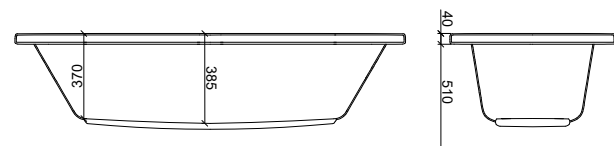

Nova Double End Bath