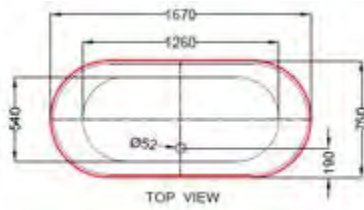

BATH TECHNICAL DRAWINGS

Sapporo

Kyoto

Tokyo

L-Shape Shower Bath

Nova Double End Bath