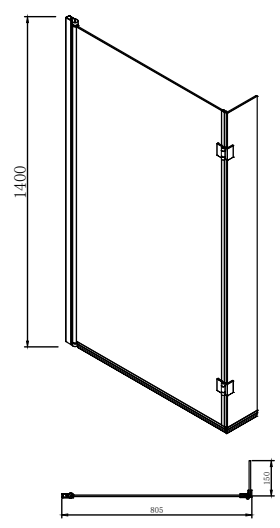

L-shape Bath Screen
Chrome/Black/Grid