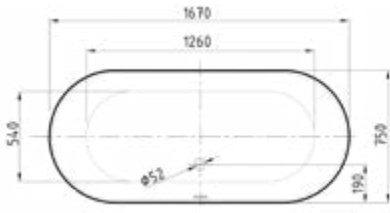

BATH TECHNICAL DRAWINGS

Sapporo

Kyoto

Tokyo

L-Shape Shower Bath

Nova Double End Bath