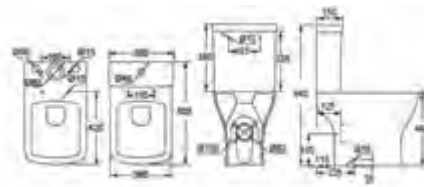

Rico

Toilet Fully Back To Wall

SANITARYWARE TECHNICAL DRAWINGS

Ruby

Open Back

Fully Back To Wall

Comfort Height

Select 600