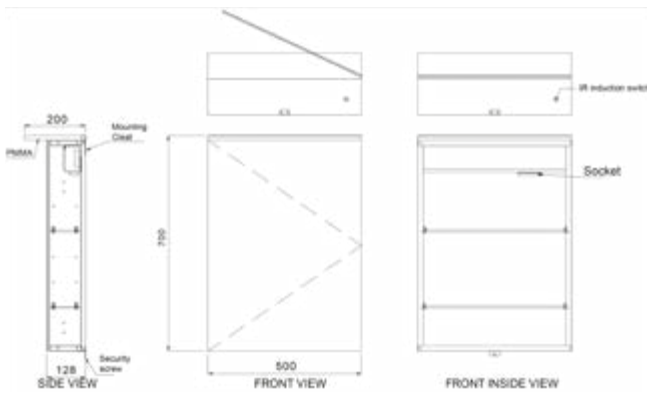

Eclipse | GIA-MIR018