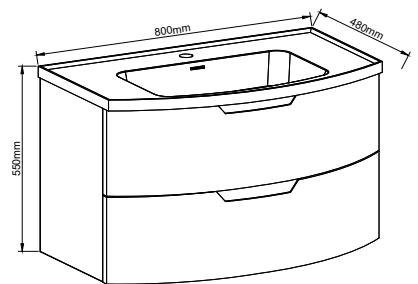

GIA-F-JUL-T-B
£874.00

Juliet Tall Unit Pearl Grey
350mm (w) x 1500mm (h) x 300mm (d)

GIA-F-JUL-T-PG
QC: 5553
£874.00

TECHNICAL DRAWINGS

Juliet

Tall Unit

600mm Wall Hung Unit

800mm Wall Hung Unit