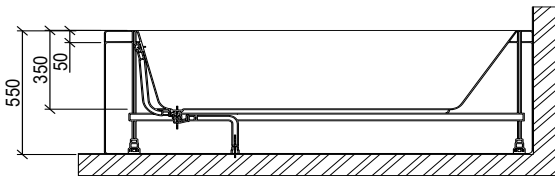

Double Ended Bath - 1700mm x 700mm

Single Ended Bath Intro - 1500mm x 700mm

Single Ended Bath - 1700mm x 750mm

Single Ended Bath Intro - 1700mm x 700mm

Intro

Single Ended Bath - 1600mm x 700mm

L-shape

Shower Bath