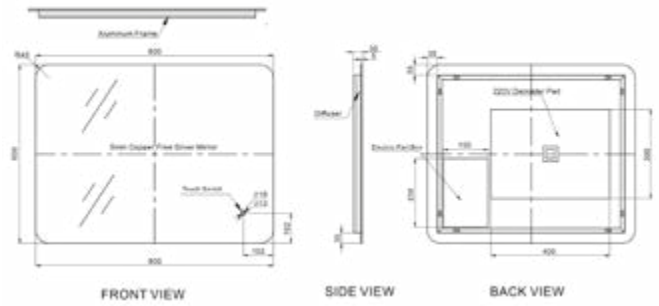

Edge | GIA-MIR002