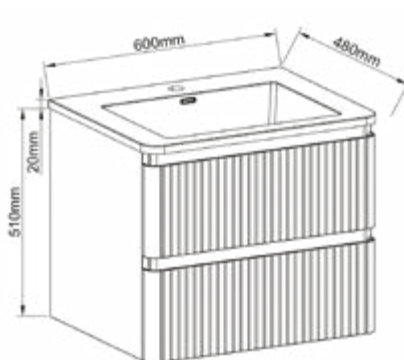

600mm Wall Hung Unit