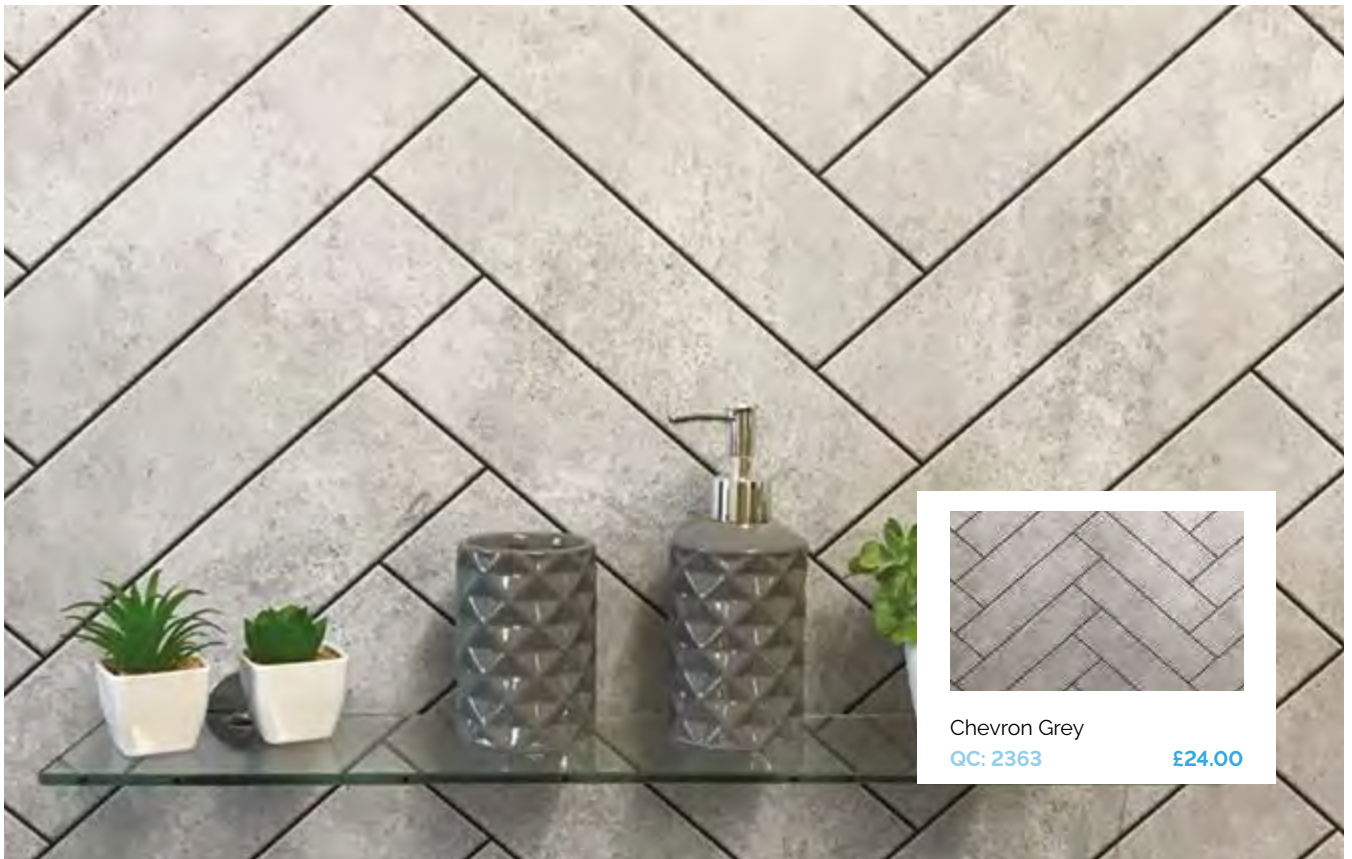

CLASSIC PANELS - 9.5mm (5 IN A PACK)

PRICED PER PANEL - H: 2700mm W: 250mm D: 9.5mm

PACK
PRICE
£104

White Sparkle Chrome (Gloss)

QC: 85

£21.00

Black Sparkle Chrome (Gloss)

QC: 27