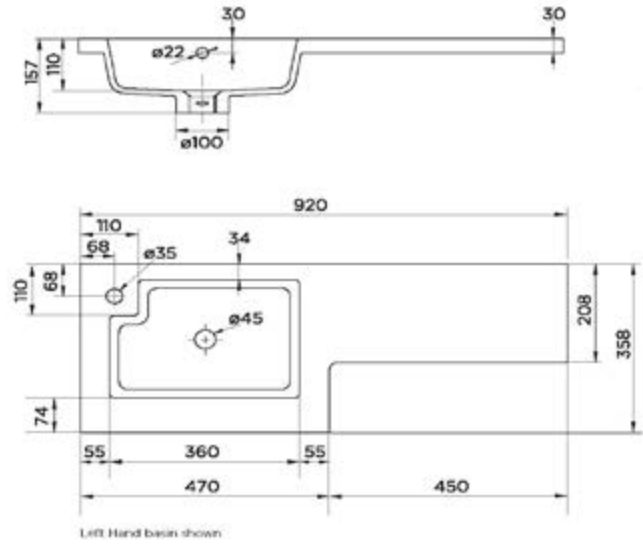

- * Requires Basin 8592LH or 8592RH
- * Requires WC Unit 29283N/000

1100mm Basin Unit

1100mm WC Unit

500mm WC Unit

Tall Unit

Edge & Luna 900mm LH/RH Basin

Edge & Luna 1100mm LH/RH Basin

SANITARYWARE