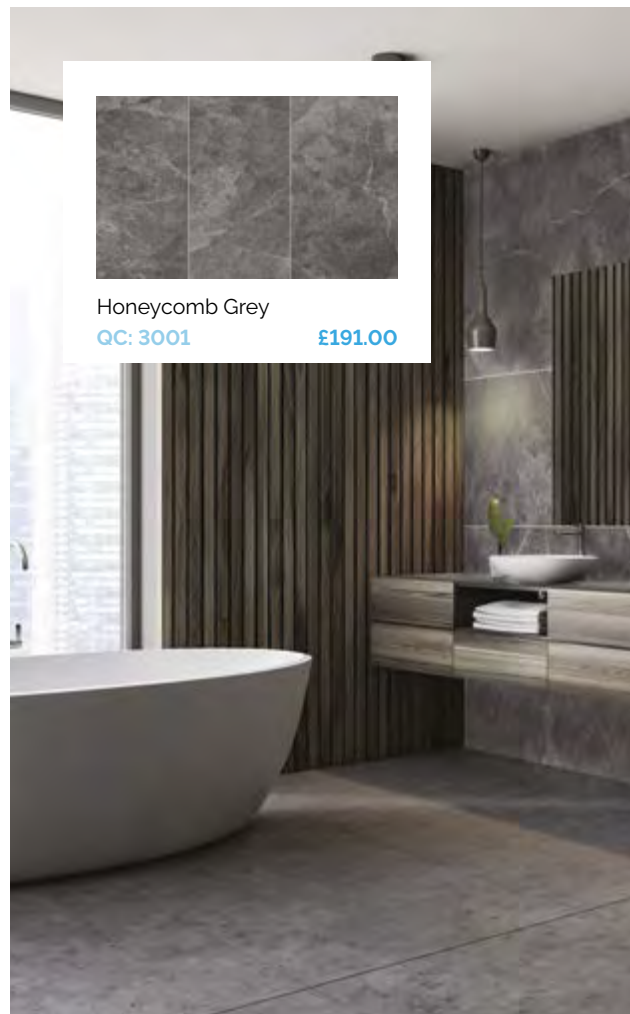

DELUXE PANELS - 10mm

PRICED PER PANEL - H: 2400mm W: 1000mm D: 10mm