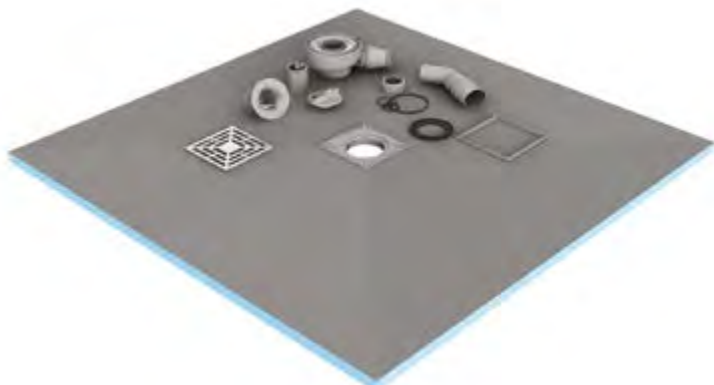

QC: 3121

WETROOM KITS

WETROOM SYSTEMS

- Easy-to-use system, with all components in one tub
- A complete waterproofing system
- Linear decks and square decks available
- CE Certifications
- Grab and go products - everything in 3 boxes
- 10 year guarantee
- Full step by step guide
- UK based engineer available for any enquiries
- Ready mixed tanking kit
- Includes waste