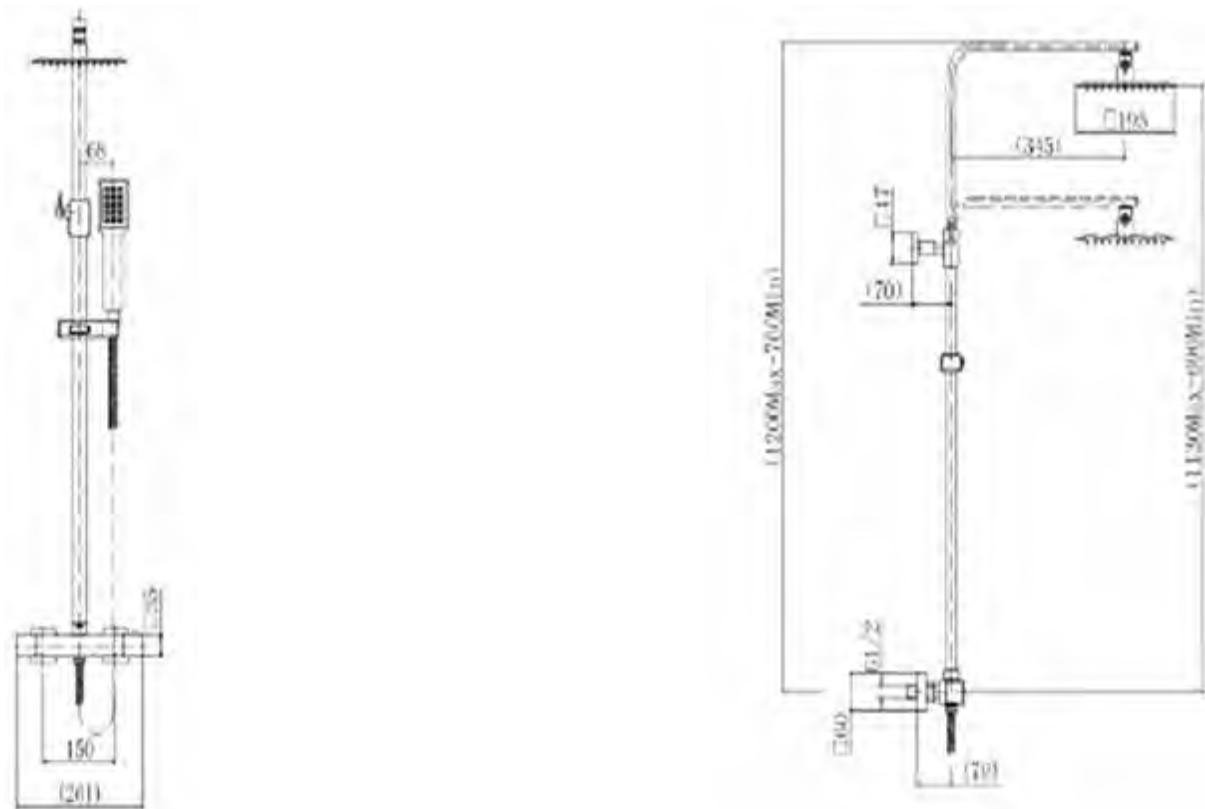

Matrix

Twn/plus shower head - Chrome/Black/Brushed Brass