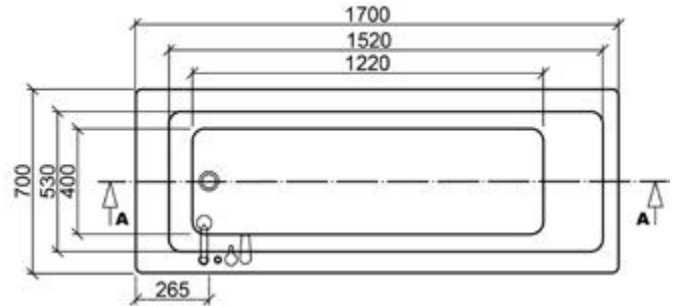

Double Ended Bath - 1700mm x 700mm

Single Ended Bath Intro - 1500mm x 700mm

Single Ended Bath - 1700mm x 750mm

Single Ended Bath Intro - 1700mm x 700mm

Intro

Single Ended Bath - 1600mm x 700mm

L-shape

Shower Bath