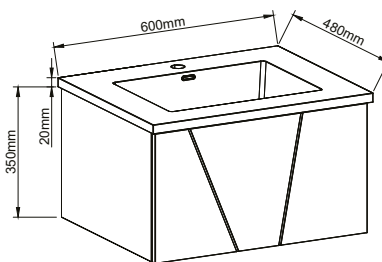

QC: 3854 GIA-F-AZU-T-MG
£593.00

TECHNICAL DRAWINGS

Azzurra

Tall Unit

600mm Wall Hung Unit

800mm Wall Hung Unit

AVAILABLE COLOURS

White Matt