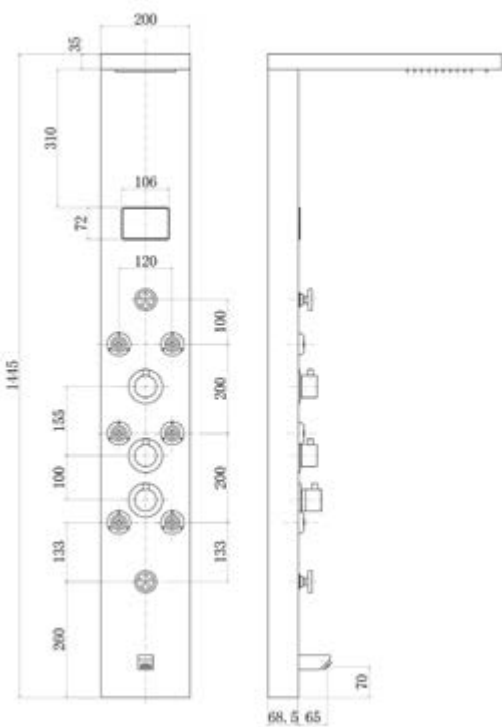

Shower Tower