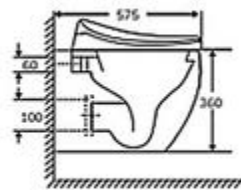

Giavani Smart WC

GIA-POT-STOOL

QC: 7464

£1,800.00

Smart WC Seat

WC Remote Control

TECHNICAL DRAWINGS

ROUND RIMLESS WC