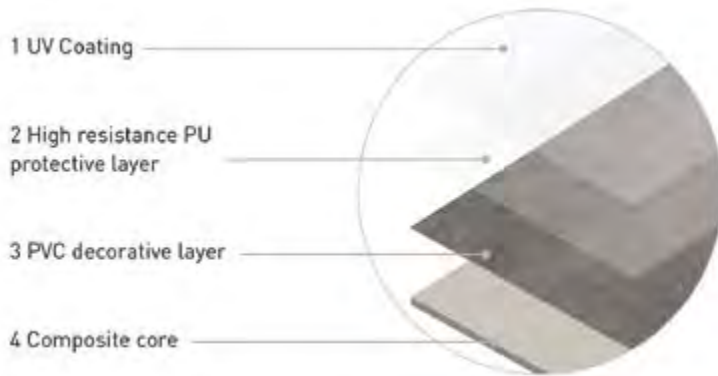

25% PVC
70% Mineral Powder
5% Resin

Extra-thin product,
perfect to cover all
kind of surfaces.

EXTRA THIN
4MM THICKNESS

COMPLETELY
WATERPROOF

CLASS 1
FIRE RATED

SOUND & THERMAL
INSULATION

QUICK AND EASY
INSTALLATIONS